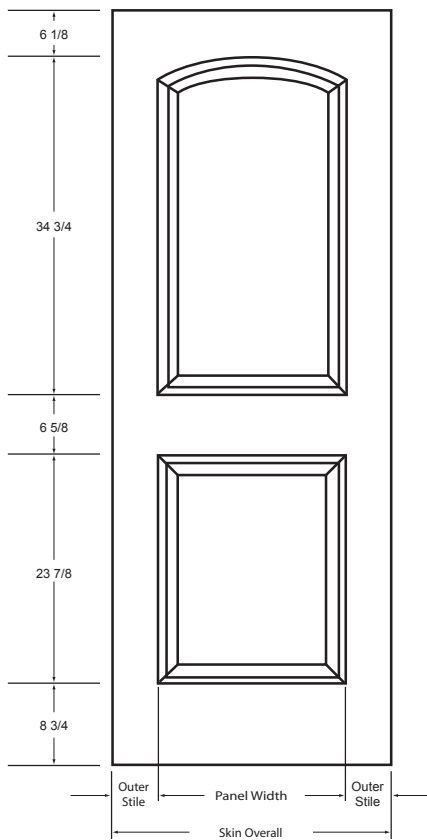

2 PANEL ROUNDTOP WOOD DOORS

6'8" YELLOW POPLAR

Standard Dimensions*

DOOR DIMENSIONS

Scoop Panel Design

Slab Size	Slab Overall	Panel Width	Center Stile	Outer Stile	Slab Size	Slab Overall	Panel Width	Center Stile	Outer Stile
1'0" x 6'8"	0'11-7/8"	7-5/8"	NA	2-1/8"	2'0" x 6'8"	1'11-7/8"	15-5/8"	NA	4-1/8"
1'2" x 6'8"	NA	NA	NA	NA	2'2" x 6'8"	2'1-7/8"	17-5/8"	NA	4-1/8"
1'3" x 6'8"	1'2-7/8"	10-5/8"	NA	2-1/8"	2'4" x 6'8"	2'3-7/8"	19-5/8"	NA	4-1/8"
1'4" x 6'8"	1'3-7/8"	11-5/8"	NA	2-1/8"	2'6" x 6'8"	2'5-7/8"	21-5/8"	NA	4-1/8"
1'6" x 6'8"	1'5-7/8"	9-5/8"	NA	4-1/8"	2'8" x 6'8"	2'7-7/8"	23-5/8"	NA	4-1/8"
1'8" x 6'8"	1'7-7/8"	11-5/8"	NA	4-1/8"	2'10" x 6'8"	2'9-7/8"	25-5/8"	NA	4-1/8"
1'10" x 6'8"	1'9-7/8"	13-5/8"	NA	4-1/8"	3'0" x 6'8"	2'11-7/8"	27-5/8"	NA	4-1/8"