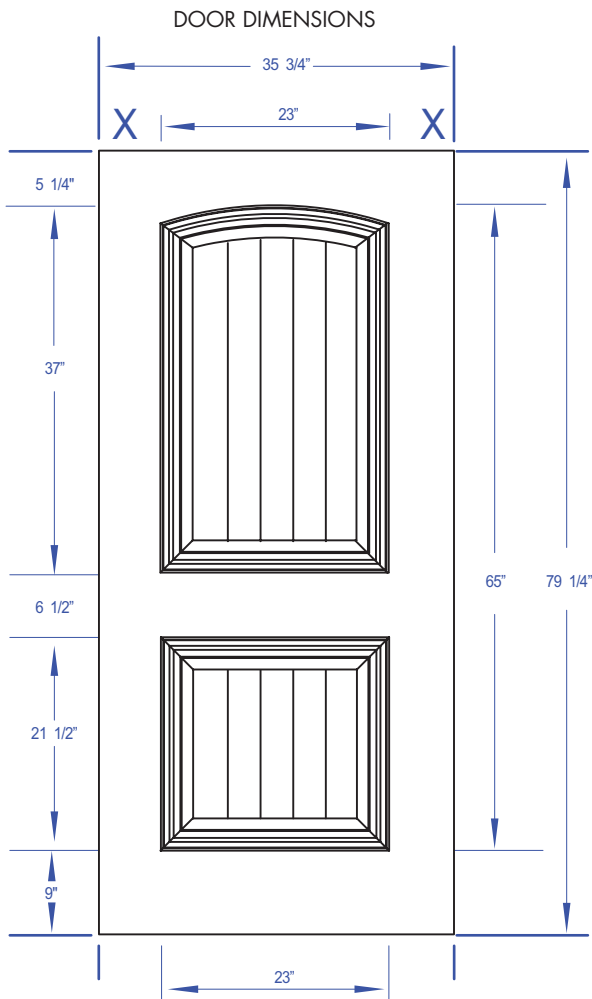

# 2 PANEL ROUNDTOP PLANK STEEL DOORS

6'8"

## 2 PANEL ROUNDTOP PLANK STEEL DOOR

- High - definition panel design
- Closed - cell polystyrene core maintains U - factor and will not hold moisture
- Galvanized, primed steel skin

Sizes Available		
Dimensions	Availability	Panels
2'6" x 6'8"	N/A	N/A
2'8" x 6'8"	√	2
2'10" x 6'8"	√	2
3'0" x 6'8"	√	2
3'6" x 6'8"	N/A	N/A

## Standard Dimensions

Door Size	Door Overall	Panel Height	Panel Width	Center Stile	Outer Stile
2'6" x 6'8"	N/A	N/A	N/A	N/A	N/A
2'8" x 6'8"	79 1/4"	65"	23"	N/A	4 3/8"
2'10" x 6'8"	79 1/4"	65"	23"	N/A	5 3/8"
3'0" x 6'8"	79 1/4"	65"	23"	N/A	6 3/8"
3'6" x 6'8"	N/A	N/A	N/A	N/A	N/A