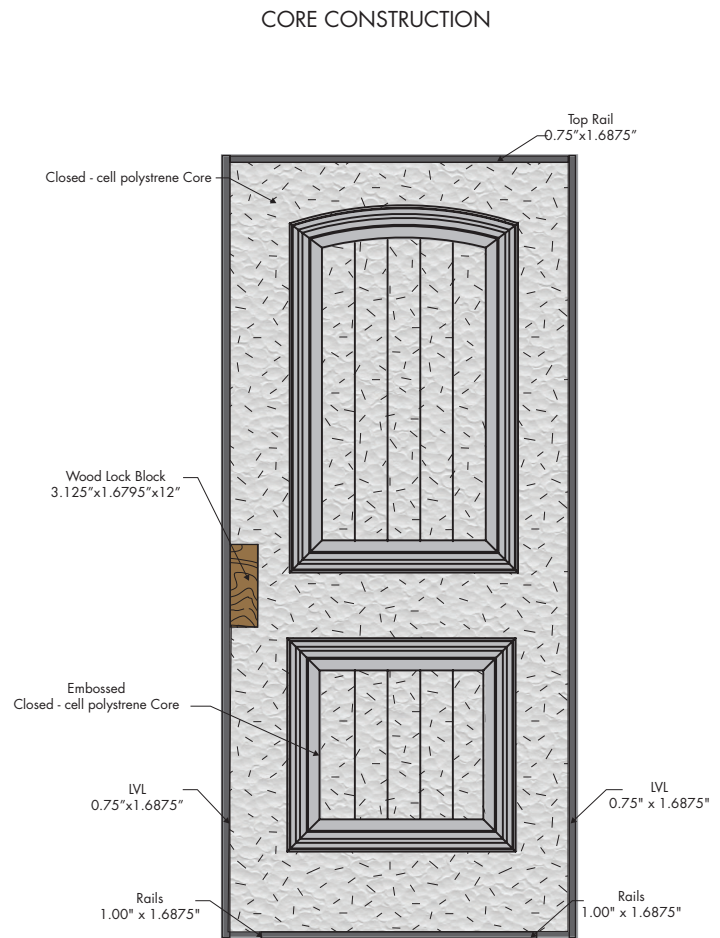

# 2 PANEL ROUNDTOP PLANK STEEL DOORS

6'8"

## 2 PANEL ROUNDTOP PLANK STEEL DOOR

- High - definition panel design
- Closed - cell polystyrene core maintains U - factor and will not hold moisture
- Galvanized, primed steel skin

Sizes Available		
Dimensions	Availability	Panels
2'6" x 6'8"	N/A	N/A
2'8" x 6'8"	√	2
2'10" x 6'8"	√	2
3'0" x 6'8"	√	2
3'6" x 6'8"	N/A	N/A

PANEL PROFILE

## Standard Dimensions

Door Size	Door Overall	Panel Height	Panel Width	Center Stile	Outer Stile
2'6" x 6'8"	N/A	N/A	N/A	N/A	N/A
2'8" x 6'8"	79 1/4"	65"	23"	N/A	4 3/8"
2'10" x 6'8"	79 1/4"	65"	23"	N/A	5 3/8"
3'0" x 6'8"	79 1/4"	65"	23"	N/A	6 3/8"
3'6" x 6'8"	N/A	N/A	N/A	N/A	N/A