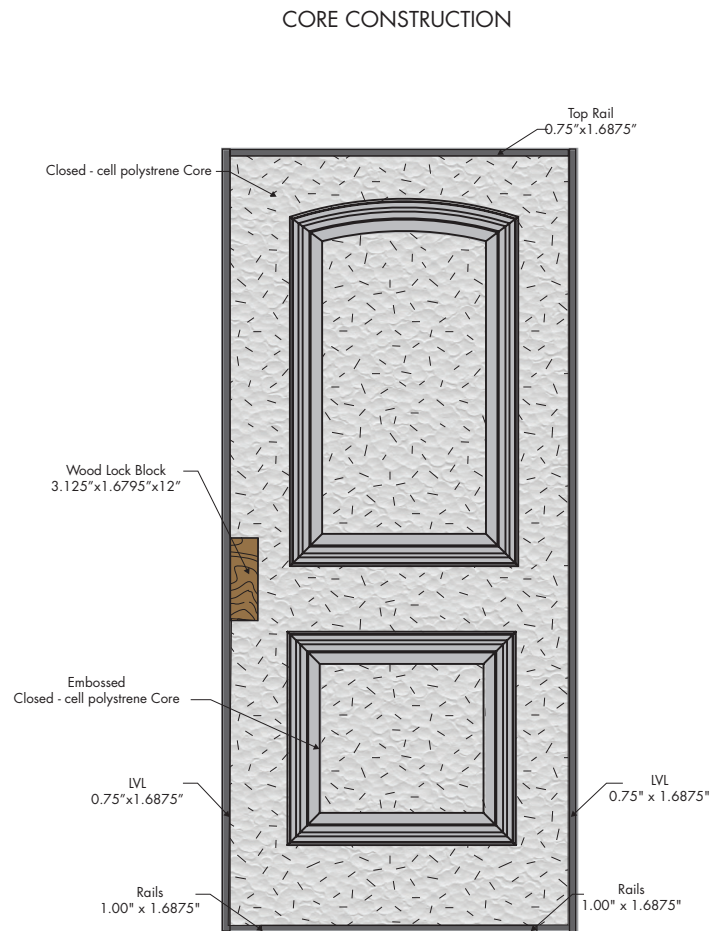

# 2 PANEL ROUNDTOP STEEL DOORS

6'8"

## 2 PANEL ROUNDTOP STEEL DOOR

- High - definition panel design
- Closed - cell polystyrene core maintains U - factor and will not hold moisture
- Galvanized, primed steel skin

Sizes Available		
Dimensions	Availability	Panels
2'6" x 6'8"	N/A	N/A
2'8" x 6'8"	√	2
2'10" x 6'8"	√	2
3'0" x 6'8"	√	2
3'6" x 6'8"	N/A	N/A

PANEL PROFILE

## Standard Dimensions

Door Size	Door Overall	Panel Height	Panel Width	Center Stile	Outer Stile
2'6" x 6'8"	N/A	N/A	N/A	N/A	N/A
2'8" x 6'8"	79 1/4"	65"	23"	N/A	4 3/8"
2'10" x 6'8"	79 1/4"	65"	23"	N/A	5 3/8"
3'0" x 6'8"	79 1/4"	65"	23"	N/A	6 3/8"
3'6" x 6'8"	N/A	N/A	N/A	N/A	N/A