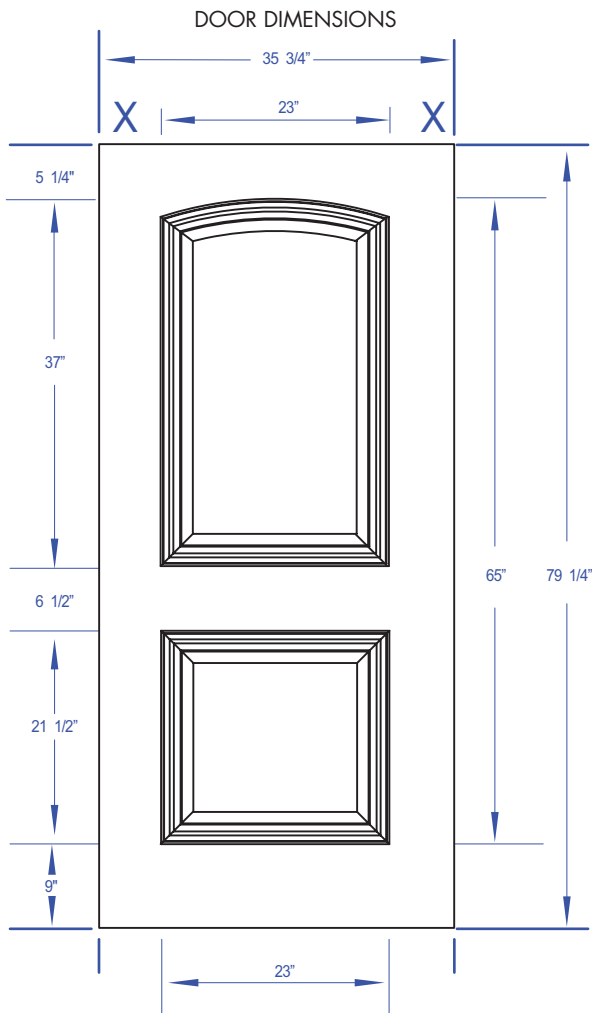

# 2 PANEL ROUNDTOP STEEL DOORS

6'8"

## 2 PANEL ROUNDTOP STEEL DOOR

- High - definition panel design
- Closed - cell polystyrene core maintains U - factor and will not hold moisture
- Galvanized, primed steel skin

Sizes Available		
Dimensions	Availability	Panels
2'6" x 6'8"	N/A	N/A
2'8" x 6'8"	√	2
2'10" x 6'8"	√	2
3'0" x 6'8"	√	2
3'6" x 6'8"	N/A	N/A

## Standard Dimensions

Door Size	Door Overall	Panel Height	Panel Width	Center Stile	Outer Stile
2'6" x 6'8"	N/A	N/A	N/A	N/A	N/A
2'8" x 6'8"	79 1/4"	65"	23"	N/A	4 3/8"
2'10" x 6'8"	79 1/4"	65"	23"	N/A	5 3/8"
3'0" x 6'8"	79 1/4"	65"	23"	N/A	6 3/8"
3'6" x 6'8"	N/A	N/A	N/A	N/A	N/A