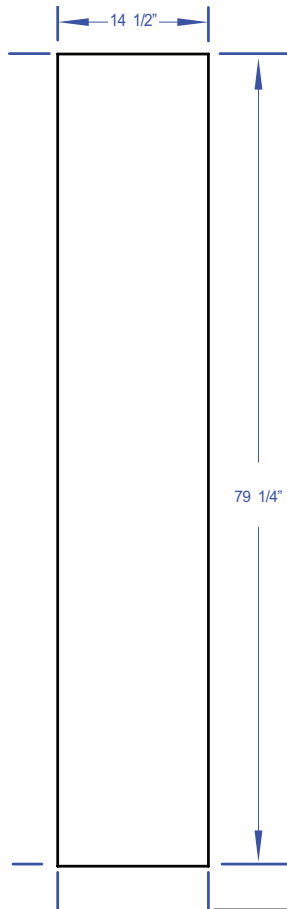

# FLUSH STEEL SIDELITE SIDELITE OPTION

6'8"

## FLUSH STEEL SIDELITE

- Closed - cell polystyrene core maintains U - factor and will not hold moisture
- Galvanized, primed steel skin

Sizes Available		
Dimensions	Availability	Panels
10" x 6'8"	√	N/A
1'0" x 6'8"	√	N/A
1'2" x 6'8"	√	N/A
1'4" x 6'8"	√	N/A
1'6" x 6'8"	√	N/A
1'8" x 6'8"	√	N/A
2'0" x 6'8"	√	N/A

## 6'8" SIDELITE OPTION

### Standard Dimensions\*

SIDELITE DIMENSIONS

CORE CONSTRUCTION

Sidelite Size	SideLite Overall	Panel Height	Panel Width	Center Stile	Outer Stile
10" x 6'8"	79 1/4"	N/A	N/A	N/A	N/A
1'0" x 6'8"	79 1/4"	N/A	N/A	N/A	N/A
1'2" x 6'8"	79 1/4"	N/A	N/A	N/A	N/A
1'4" x 6'8"	79 1/4"	N/A	N/A	N/A	N/A
1'6" x 6'8"	79 1/4"	N/A	N/A	N/A	N/A
1'8" x 6'8"	79 1/4"	N/A	N/A	N/A	N/A
2'0" x 6'8"	79 1/4"	N/A	N/A	N/A	N/A