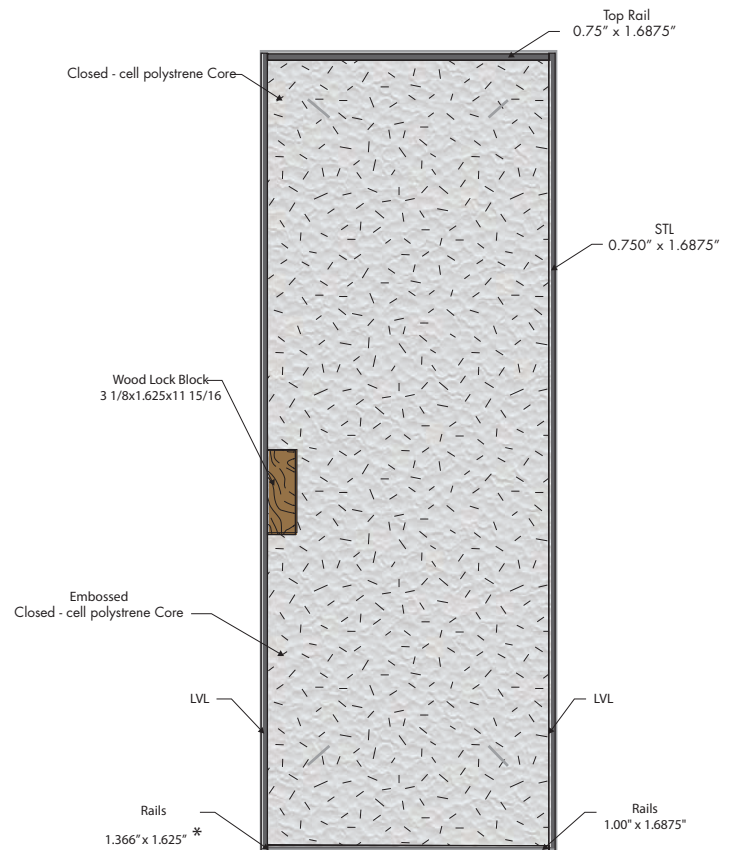

FLUSH STEEL DOORS

7'0"

FLUSH STEEL DOOR

- Closed - cell polystyrene core maintains U - factor and will not hold moisture
- Galvanized, primed steel skin

Sizes Available		
Dimensions	Availability	Panels
2'0" x 7'0"	√	N/A
2'6" x 7'0"	√	N/A
2'8" x 7'0"	√	N/A
2'10" x 7'0"	√	N/A
3'0" x 7'0"	√	N/A
3'6" x 7'0"	N/A	N/A

Building Quality Doors Since 1866

FLUSH STEEL DOORS

7'0"

Standard Dimensions*

DOOR DIMENSIONS

CORE CONSTRUCTION

Door Size	Door Overall	Panel Height	Panel Width	Center Stile	X Outer Stile
2'0" x 7'0"	83 1/4"	N/A	N/A	N/A	N/A
2'6" x 7'0"	83 1/4"	N/A	N/A	N/A	N/A
2'8" x 7'0"	83 1/4"	N/A	N/A	N/A	N/A
2'10" x 7'0"	83 1/4"	N/A	N/A	N/A	N/A
3'0" x 7'0"	83 1/4"	N/A	N/A	N/A	N/A
3'6" x 7'0"	N/A	N/A	N/A	N/A	N/A