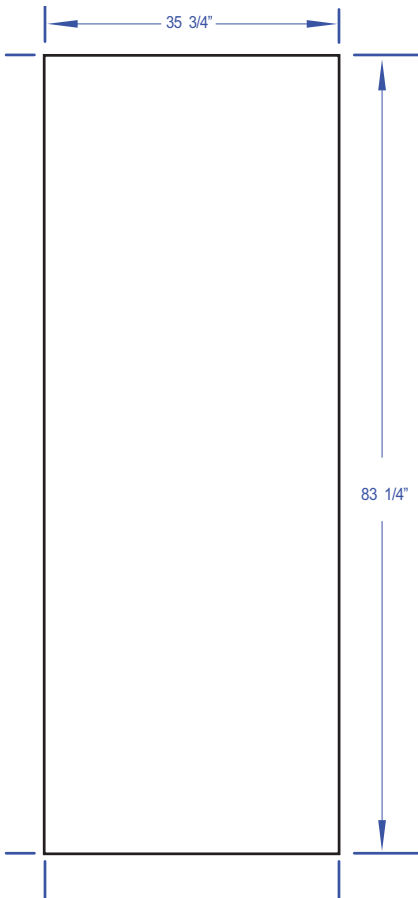

FLUSH STEEL DOORS

7'0"

FLUSH STEEL DOOR

- Closed - cell polystyrene core maintains U - factor and will not hold moisture
- Galvanized, primed steel skin

Sizes Available		
Dimensions	Availability	Panels
2'0" x 7'0"	√	N/A
2'6" x 7'0"	√	N/A
2'8" x 7'0"	√	N/A
2'10" x 7'0"	√	N/A
3'0" x 7'0"	√	N/A
3'6" x 7'0"	N/A	N/A

Building Quality Doors Since 1866

FLUSH STEEL DOORS

7'0"

Standard Dimensions*

DOOR DIMENSIONS

CORE CONSTRUCTION

Door Size	Door Overall	Panel Height	Panel Width	Center Stile	X Outer Stile
2'0" x 7'0"	83 1/4"	N/A	N/A	N/A	N/A
2'6" x 7'0"	83 1/4"	N/A	N/A	N/A	N/A
2'8" x 7'0"	83 1/4"	N/A	N/A	N/A	N/A
2'10" x 7'0"	83 1/4"	N/A	N/A	N/A	N/A
3'0" x 7'0"	83 1/4"	N/A	N/A	N/A	N/A
3'6" x 7'0"	N/A	N/A	N/A	N/A	N/A