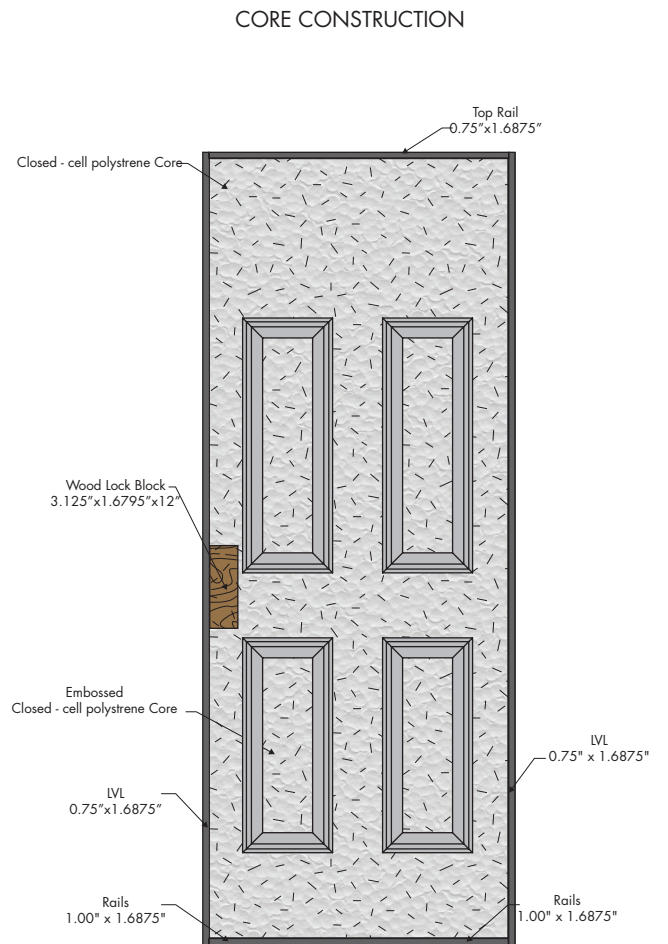

4 PANEL BLANKTOP STEEL DOORS

6'8"

4 PANEL BLANKTOP STEEL DOOR

- High - definition panel design
- Closed - cell polystyrene core maintains U - factor and will not hold moisture
- Galvanized, primed steel skin

Sizes Available		
Dimensions	Availability	Panels
2'6" x 6'8"	N/A	N/A
2'8" x 6'8"	√	4
2'10" x 6'8"	√	4
3'0" x 6'8"	√	4
3'6" x 6'8"	N/A	N/A

PANEL PROFILE

4 PANEL BLANKTOP STEEL DOORS

6'8"

Standard Dimensions

Door Size	Door Overall	Panel Height	Panel Width	Center Stile	Outer Stile
2'6" x 6'8"	N/A	N/A	N/A	N/A	N/A
2'8" x 6'8"	79 1/4"	53-1/2"	23"	N/A	4 3/8"
2'10" x 6'8"	79 1/4"	53-1/2"	23"	N/A	5 3/8"
3'0" x 6'8"	79 1/4"	53-1/2"	23"	N/A	6 3/8"
3'6" x 6'8"	N/A	N/A	N/A	N/A	N/A