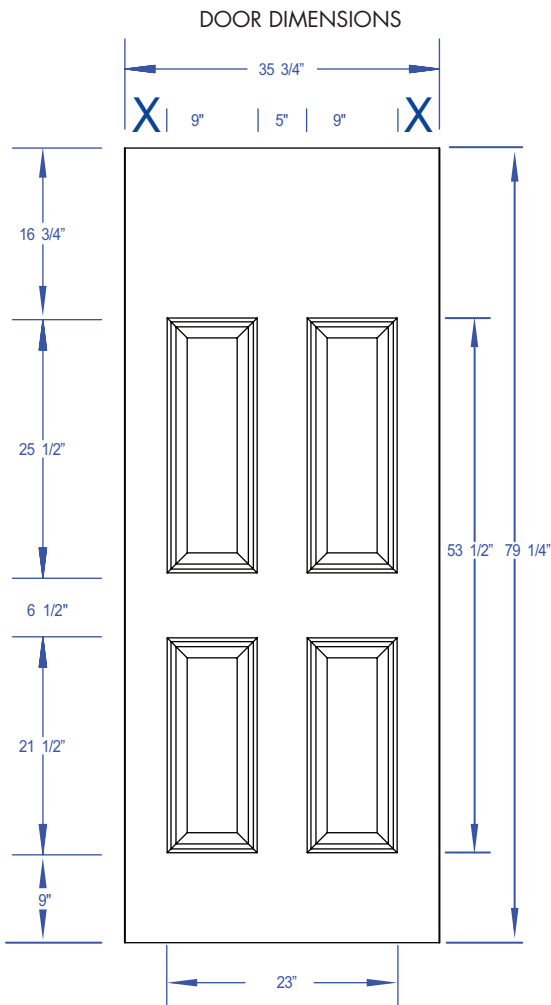

4 PANEL BLANKTOP STEEL DOORS

6'8"

4 PANEL BLANKTOP STEEL DOOR

- High - definition panel design
- Closed - cell polystyrene core maintains U - factor and will not hold moisture
- Galvanized, primed steel skin

Sizes Available		
Dimensions	Availability	Panels
2'6" x 6'8"	N/A	N/A
2'8" x 6'8"	√	4
2'10" x 6'8"	√	4
3'0" x 6'8"	√	4
3'6" x 6'8"	N/A	N/A

PANEL PROFILE

4 PANEL BLANKTOP STEEL DOORS

6'8"

Standard Dimensions

Door Size	Door Overall	Panel Height	Panel Width	Center Stile	Outer Stile
2'6" x 6'8"	N/A	N/A	N/A	N/A	N/A
2'8" x 6'8"	79 1/4"	53-1/2"	23"	N/A	4 3/8"
2'10" x 6'8"	79 1/4"	53-1/2"	23"	N/A	5 3/8"
3'0" x 6'8"	79 1/4"	53-1/2"	23"	N/A	6 3/8"
3'6" x 6'8"	N/A	N/A	N/A	N/A	N/A