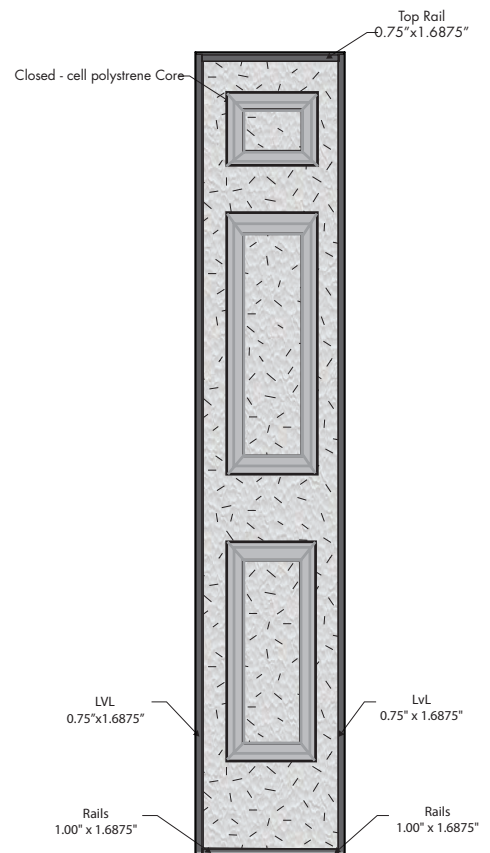

# 3 PANEL STEEL SIDELITE SIDELITE OPTION

6'8"

### 3 PANEL SIDELITE

- High - definition panel design
- Closed - cell polystyrene core maintains U - factor and will not hold moisture
- Galvanized, primed steel skin

Sizes Available		
Dimensions	Availability	Panels
10" x 6'8"	N/A	N/A
1'0" x 6'8"	√	3
1'2" x 6'8"	√	3
1'4" x 6'8"	√	3
1'6" x 6'8"	√	3
1'8" x 6'8"	N/A	N/A
2'0" x 6'8"	N/A	N/A

## 6'8" SIDELITE OPTION

### Standard Dimensions\*

SIDELITE DIMENSIONS

CORE CONSTRUCTION

SideLite Size	SideLite Overall	Panel Height	Panel Width	Center Stile	Outer Stile
10" x 6'8"	79 1/4"	66 7/16"	9"	N/A	4 13/16"
1'0" x 6'8"	79 1/4"	66 7/16"	9"	N/A	4 13/16"
1'2" x 6'8"	79 1/4"	66 7/16"	9"	N/A	4 13/16"
1'4" x 6'8"	79 1/4"	66 7/16"	9"	N/A	4 13/16"
1'6" x 6'8"	79 1/4"	66 7/16"	9"	N/A	4 13/16"
1'8" x 6'8"	N/A	N/A	N/A	N/A	N/A
2'0" x 6'8"	N/A	N/A	N/A	N/A	N/A