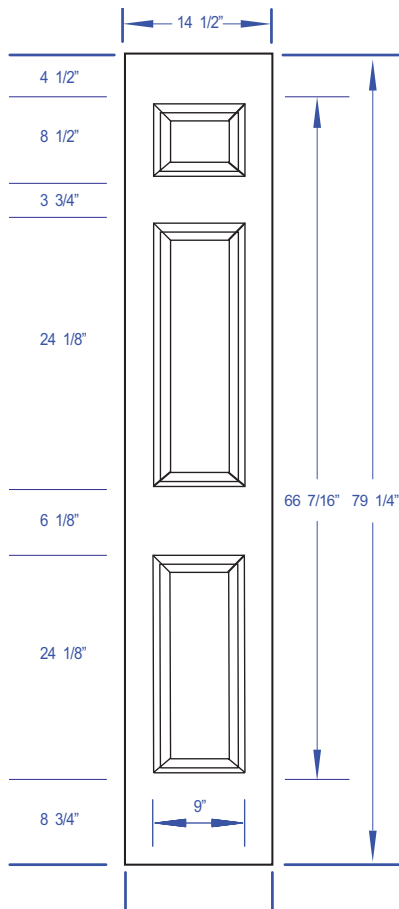

# 3 PANEL STEEL SIDELITE SIDELITE OPTION

6'8"

### 3 PANEL SIDELITE

- High - definition panel design
- Closed - cell polystyrene core maintains U - factor and will not hold moisture
- Galvanized, primed steel skin

Sizes Available		
Dimensions	Availability	Panels
10" x 6'8"	N/A	N/A
1'0" x 6'8"	√	3
1'2" x 6'8"	√	3
1'4" x 6'8"	√	3
1'6" x 6'8"	√	3
1'8" x 6'8"	N/A	N/A
2'0" x 6'8"	N/A	N/A

## 6'8" SIDELITE OPTION

### Standard Dimensions\*

SIDELITE DIMENSIONS

CORE CONSTRUCTION

SideLite Size	SideLite Overall	Panel Height	Panel Width	Center Stile	Outer Stile
10" x 6'8"	79 1/4"	66 7/16"	9"	N/A	4 13/16"
1'0" x 6'8"	79 1/4"	66 7/16"	9"	N/A	4 13/16"
1'2" x 6'8"	79 1/4"	66 7/16"	9"	N/A	4 13/16"
1'4" x 6'8"	79 1/4"	66 7/16"	9"	N/A	4 13/16"
1'6" x 6'8"	79 1/4"	66 7/16"	9"	N/A	4 13/16"
1'8" x 6'8"	N/A	N/A	N/A	N/A	N/A
2'0" x 6'8"	N/A	N/A	N/A	N/A	N/A