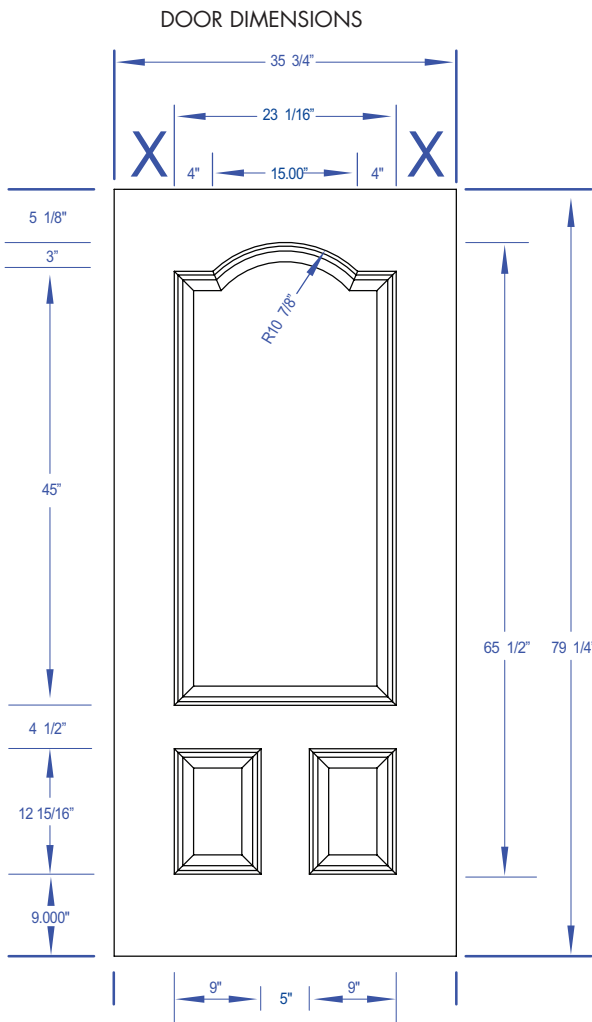

3 PANEL ARCHTOP STEEL DOORS

6'8"

3 PANEL ARCHTOP STEEL DOOR

- High - definition panel design
- Closed - cell polystyrene core maintains U - factor and will not hold moisture
- Galvanized, primed steel skin

Sizes Available		
Dimensions	Availability	Panels
2'6" x 6'8"	N/A	N/A
2'8" x 6'8"	√	3
2'10" x 6'8"	√	3
3'0" x 6'8"	√	3
3'6" x 6'8"	N/A	N/A

PANEL PROFILE

Building Quality Doors Since 1866

3 PANEL ARCHTOP STEEL DOORS

6'8"

Standard Dimensions*

Door Size	Door Overall	Panel Height	Panel Width	Center Stile	X Outer Stile
2'6" x 6'8"	N/A	N/A	N/A	N/A	N/A
2'8" x 6'8"	79 1/4"	65 1/2"	23 1/16"	5"	4 3/8"
2'10" x 6'8"	79 1/4"	65 1/2"	23 1/16"	5"	5 3/8"
3'0" x 6'8"	79 1/4"	65 1/2"	23 1/16"	5"	6 3/8"
3'6" x 6'8"	N/A	N/A	N/A	N/A	N/A