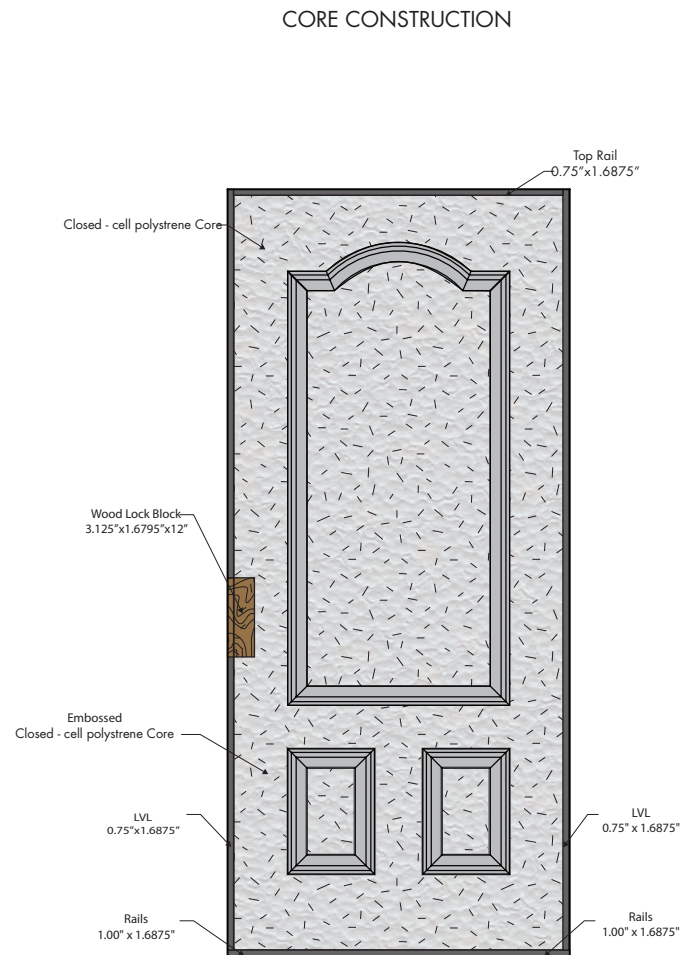

3 PANEL ARCHTOP STEEL DOORS

6'8"

3 PANEL ARCHTOP STEEL DOOR

- High - definition panel design
- Closed - cell polystyrene core maintains U - factor and will not hold moisture
- Galvanized, primed steel skin

Sizes Available		
Dimensions	Availability	Panels
2'6" x 6'8"	N/A	N/A
2'8" x 6'8"	√	3
2'10" x 6'8"	√	3
3'0" x 6'8"	√	3
3'6" x 6'8"	N/A	N/A

PANEL PROFILE

Building Quality Doors Since 1866

3 PANEL ARCHTOP STEEL DOORS

6'8"

Standard Dimensions*

Door Size	Door Overall	Panel Height	Panel Width	Center Stile	X Outer Stile
2'6" x 6'8"	N/A	N/A	N/A	N/A	N/A
2'8" x 6'8"	79 1/4"	65 1/2"	23 1/16"	5"	4 3/8"
2'10" x 6'8"	79 1/4"	65 1/2"	23 1/16"	5"	5 3/8"
3'0" x 6'8"	79 1/4"	65 1/2"	23 1/16"	5"	6 3/8"
3'6" x 6'8"	N/A	N/A	N/A	N/A	N/A