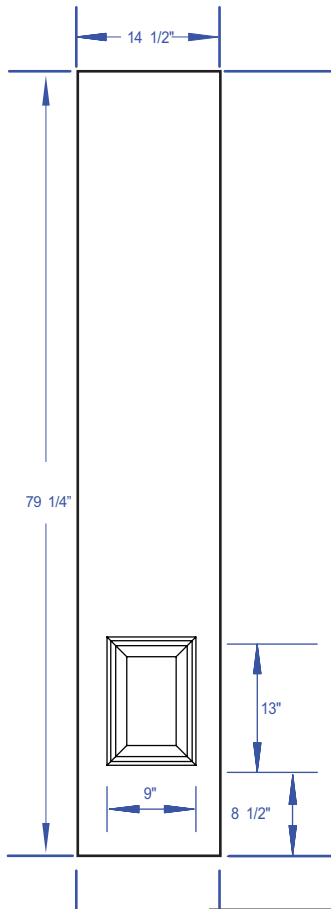

3/4 PANEL STEEL SIDELITE SIDELITE OPTION

6'8"

3/4 PANEL STEEL SIDELITE

- High - definition panel design
- Closed - cell polystyrene core maintains U - factor and will not hold moisture
- Galvanized, primed steel skin

Sizes Available		
Dimensions	Availability	Panels
10" x 6'8"	N/A	N/A
1'0" x 6'8"	√	1
1'2" x 6'8"	√	1
1'4" x 6'8"	√	1
1'6" x 6'8"	√	1
1'8" x 6'8"	N/A	N/A
2'0" x 6'8"	N/A	N/A

PANEL PROFILE

Building Quality Doors Since 1866

3/4 PANEL STEEL SIDELITE

6'8" SIDELITE OPTION

Standard Dimensions*

SIDELITE DIMENSIONS

CORE CONSTRUCTION

Sidelite Size	SideLite Overall	Panel Height	Panel Width	Center Stile	Outer Stile
10" x 6'8"	N/A	N/A	N/A	N/A	N/A
1'0" x 6'8"	79 1/4"	13"	9"	N/A	4 13/16"
1'2" x 6'8"	79 1/4"	13"	9"	N/A	4 13/16"
1'4" x 6'8"	79 1/4"	13"	9"	N/A	4 13/16"
1'6" x 6'8"	79 1/4"	13"	9"	N/A	4 13/16"
1'8" x 6'8"	N/A	N/A	N/A	N/A	N/A
2'0" x 6'8"	N/A	N/A	N/A	N/A	N/A