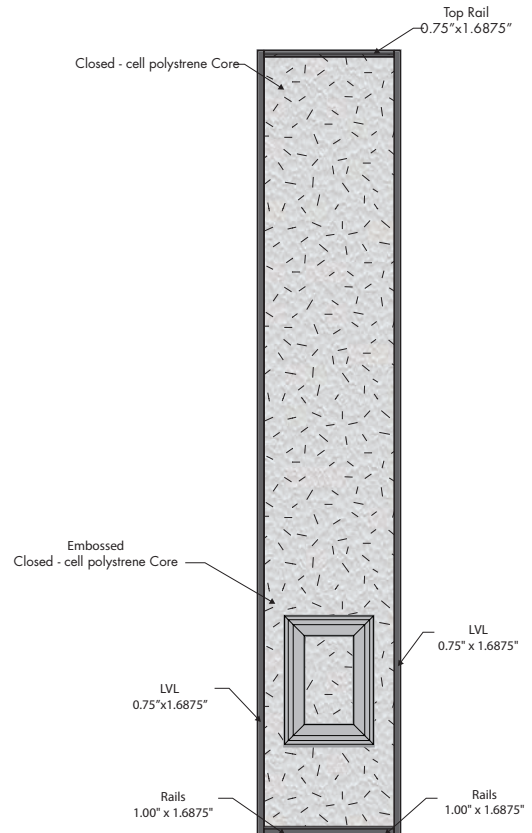

3/4 PANEL STEEL SIDELITE SIDELITE OPTION

6'8"

3/4 PANEL STEEL SIDELITE

- High - definition panel design
- Closed - cell polystyrene core maintains U - factor and will not hold moisture
- Galvanized, primed steel skin

Sizes Available		
Dimensions	Availability	Panels
10" x 6'8"	N/A	N/A
1'0" x 6'8"	√	1
1'2" x 6'8"	√	1
1'4" x 6'8"	√	1
1'6" x 6'8"	√	1
1'8" x 6'8"	N/A	N/A
2'0" x 6'8"	N/A	N/A

PANEL PROFILE

Building Quality Doors Since 1866

3/4 PANEL STEEL SIDELITE

6'8" SIDELITE OPTION

Standard Dimensions*

SIDELITE DIMENSIONS

CORE CONSTRUCTION

Sidelite Size	SideLite Overall	Panel Height	Panel Width	Center Stile	Outer Stile
10" x 6'8"	N/A	N/A	N/A	N/A	N/A
1'0" x 6'8"	79 1/4"	13"	9"	N/A	4 13/16"
1'2" x 6'8"	79 1/4"	13"	9"	N/A	4 13/16"
1'4" x 6'8"	79 1/4"	13"	9"	N/A	4 13/16"
1'6" x 6'8"	79 1/4"	13"	9"	N/A	4 13/16"
1'8" x 6'8"	N/A	N/A	N/A	N/A	N/A
2'0" x 6'8"	N/A	N/A	N/A	N/A	N/A