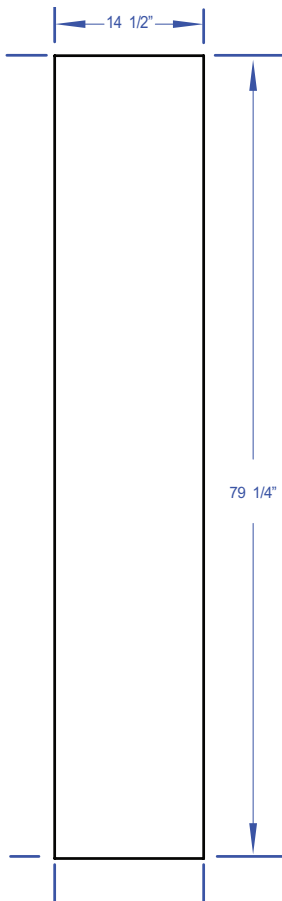

FLUSH SMOOTH FIBERGLASS SIDELITE SIDELITE OPTION

6'8"

FLUSH FIBERGLASS SIDELITE

- Closed - cell polystyrene core maintains U - factor and will not hold moisture
- No cracking, splitting or warping

Sizes Available		
Dimensions	Availability	Panels
1'0" x 6'8"	√	N/A
1'2" x 6'8"	√	N/A
1'4" x 6'8"	√	N/A
1'6" x 6'8"	√	N/A
1'8" x 6'8"	√	N/A
2'0" x 6'8"	√	N/A

Building Quality Doors Since 1866

FLUSH SMOOTH FIBERGLASS SIDELITE

6'8" SIDELITE OPTION

Standard Dimensions*

SIDELITE DIMENSIONS

CORE CONSTRUCTION

Sidelite Size	Door Overall	Panel Height	Panel Width	Center Stile	Outer Stile
1'0" x 6'8"	79 1/4"	N/A	N/A	N/A	N/A
1'2" x 6'8"	79 1/4"	N/A	N/A	N/A	N/A
1'4" x 6'8"	79 1/4"	N/A	N/A	N/A	N/A
1'6" x 6'8"	79 1/4"	N/A	N/A	N/A	N/A
1'8" x 6'8"	79 1/4"	N/A	N/A	N/A	N/A
2'0" x 6'8"	79 1/4"	N/A	N/A	N/A	N/A