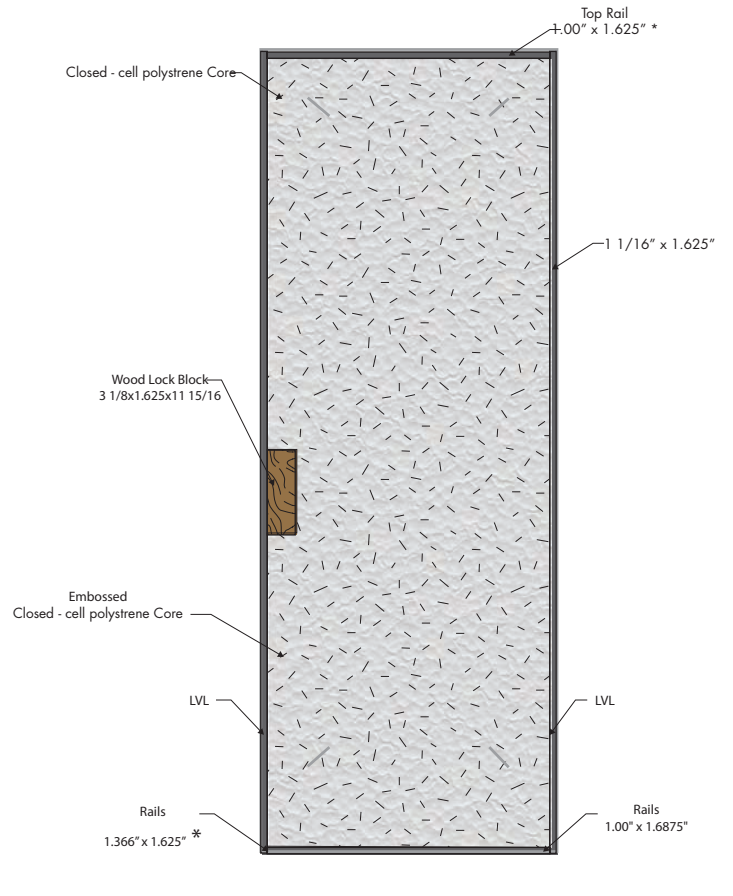

# FLUSH SMOOTH FIBERGLASS DOORS

6'8"

## FLUSH FIBERGLASS DOOR

- Closed - cell polystyrene core maintains U - factor and will not hold moisture
- Fiberglass skin is easy to paint

Sizes Available		
Dimensions	Availability	Panels
1'6" x 6'8"	√	N/A
2'0" x 6'8"	√	N/A
2'4" x 6'8"	√	N/A
2'6" x 6'8"	√	N/A
2'8" x 6'8"	√	N/A
2'10" x 6'8"	√	N/A
3'0" x 6'8"	√	N/A
3'6" x 6'8"	N/A	N/A

## Standard Dimensions\*

DOOR DIMENSIONS

CORE CONSTRUCTION

Door Size	Door Overall	Panel Height	Panel Width	Center Stile	Outer Stile
1'6" x 6'8"	79 1/4"	N/A	N/A	N/A	N/A
2'0" x 6'8"	79 1/4"	N/A	N/A	N/A	N/A
2'6" x 6'8"	79 1/4"	N/A	N/A	N/A	N/A
2'8" x 6'8"	79 1/4"	N/A	N/A	N/A	N/A
2'10" x 6'8"	79 1/4"	N/A	N/A	N/A	N/A
3'0" x 6'8"	79 1/4"	N/A	N/A	N/A	N/A
3'6" x 6'8"	79 1/4"	N/A	N/A	N/A	N/A