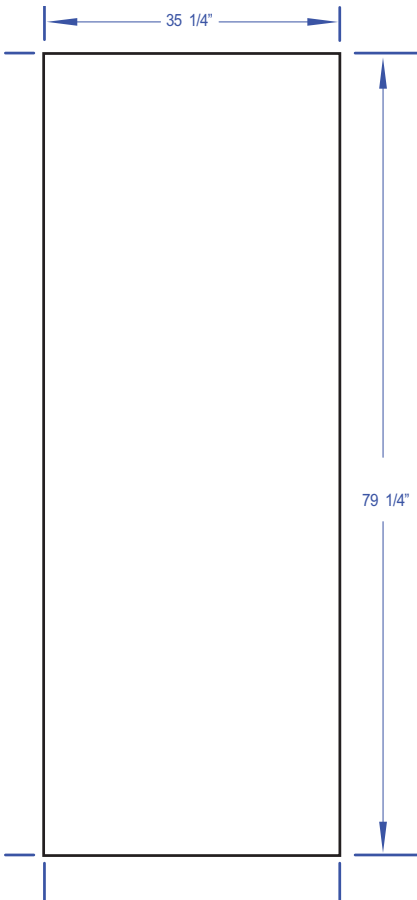

# FLUSH SMOOTH FIBERGLASS DOORS

6'8"

## FLUSH FIBERGLASS DOOR

- Closed - cell polystyrene core maintains U - factor and will not hold moisture
- Fiberglass skin is easy to paint

Sizes Available		
Dimensions	Availability	Panels
1'6" x 6'8"	√	N/A
2'0" x 6'8"	√	N/A
2'4" x 6'8"	√	N/A
2'6" x 6'8"	√	N/A
2'8" x 6'8"	√	N/A
2'10" x 6'8"	√	N/A
3'0" x 6'8"	√	N/A
3'6" x 6'8"	N/A	N/A

## Standard Dimensions\*

DOOR DIMENSIONS

CORE CONSTRUCTION

Door Size	Door Overall	Panel Height	Panel Width	Center Stile	Outer Stile
1'6" x 6'8"	79 1/4"	N/A	N/A	N/A	N/A
2'0" x 6'8"	79 1/4"	N/A	N/A	N/A	N/A
2'6" x 6'8"	79 1/4"	N/A	N/A	N/A	N/A
2'8" x 6'8"	79 1/4"	N/A	N/A	N/A	N/A
2'10" x 6'8"	79 1/4"	N/A	N/A	N/A	N/A
3'0" x 6'8"	79 1/4"	N/A	N/A	N/A	N/A
3'6" x 6'8"	79 1/4"	N/A	N/A	N/A	N/A