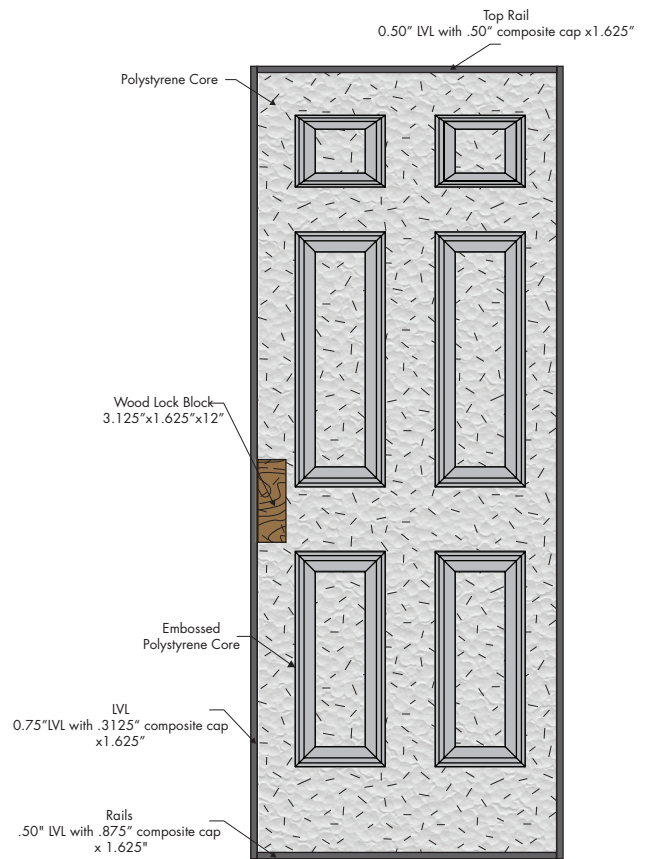

## 6 PANEL FIBERGLASS DOOR

- High - definition panel design
- Closed - cell polystyrene core maintains U - factor and will not hold moisture
- Fiberglass skin is easy to paint

Sizes Available		
Dimensions	Availability	Panels
2'6" x 6'8"	√	6
2'8" x 6'8"	√	6
2'10" x 6'8"	√	6
3'0" x 6'8"	√	6
3'6" x 6'8"	N/A	N/A

# 6 PANEL SMOOTH FIBERGLASS DOORS

6' 8"

## Standard Dimensions

## CORE CONSTRUCTION

Door Size	Door Overall	Panel Height	Panel Width	Center Stile	<b>X</b> Outer Stile
2'6" x 6'8"	79 1/4"	65"	21"	3"	4 3/8"
2'8" x 6'8"	79 1/4"	65"	23"	5"	4 3/8"
2'10" x 6'8"	79 1/4"	65"	23"	5"	5 3/8"
3'0" x 6'8"	79 1/4"	65"	23"	5"	6 3/8"
3'6" x 6'8"	N/A	N/A	N/A	N/A	N/A