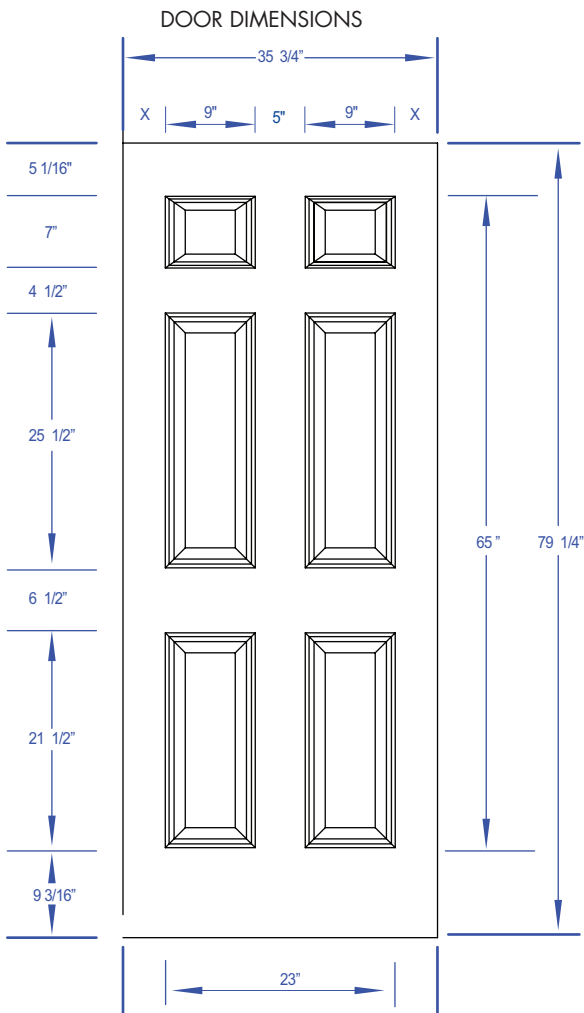

# 6 PANEL SMOOTH FIBERGLASS DOORS

6'8"

## 6 PANEL FIBERGLASS DOOR

- High - definition panel design
- Closed - cell polystyrene core maintains U - factor and will not hold moisture
- Fiberglass skin is easy to paint

Sizes Available		
Dimensions	Availability	Panels
2'6" x 6'8"	√	6
2'8" x 6'8"	√	6
2'10" x 6'8"	√	6
3'0" x 6'8"	√	6
3'6" x 6'8"	N/A	N/A

## Standard Dimensions

## CORE CONSTRUCTION

Door Size	Door Overall	Panel Height	Panel Width	Center Stile	<b>X</b> Outer Stile
2'6" x 6'8"	79 1/4"	65"	21"	3"	4 3/8"
2'8" x 6'8"	79 1/4"	65"	23"	5"	4 3/8"
2'10" x 6'8"	79 1/4"	65"	23"	5"	5 3/8"
3'0" x 6'8"	79 1/4"	65"	23"	5"	6 3/8"
3'6" x 6'8"	N/A	N/A	N/A	N/A	N/A