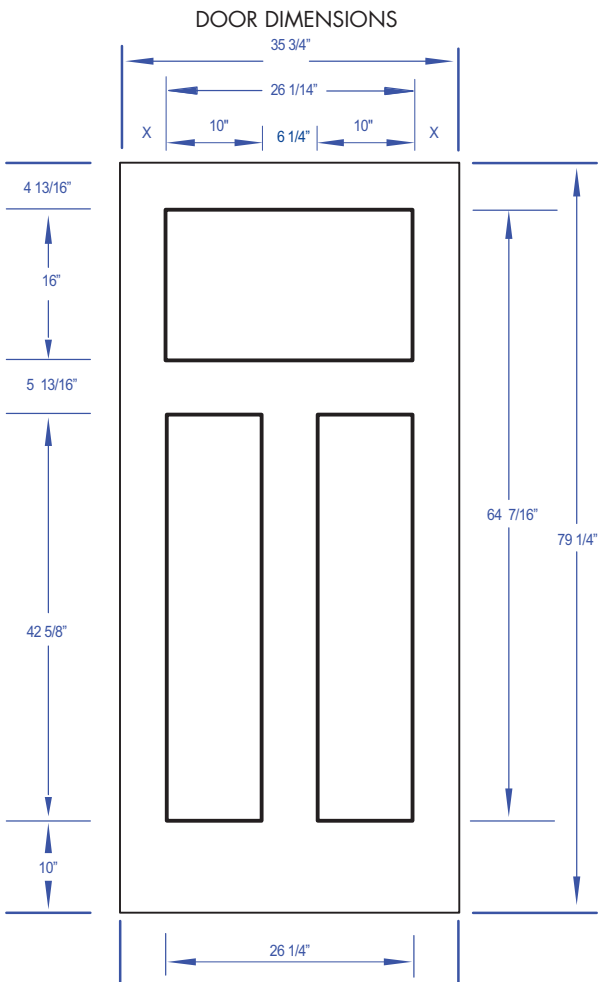

3 PANEL CRAFTSMAN SMOOTH FIBERGLASS DOOR

6'8"

3 PANEL CRAFTSMAN SMOOTH FIBERGLASS DOOR

- High - definition panel design
- Closed - cell polystyrene core maintains U - factor and will not hold moisture
- Will not dent, ding or rust

Sizes Available		
Dimensions	Availability	Panels
2'6" x 6'8"	N/A	N/A
2'8" x 6'8"	N/A	N/A
2'10" x 6'8"	√	3
3'0" x 6'8"	√	3
3'6" x 6'8"	N/A	N/A

3 PANEL CRAFTSMAN 6'8" SMOOTH FIBERGLASS DOOR

Standard Dimensions

Door Size	Door Overall	Panel Height	Panel Width	Center Stile	Outer Stile
2'6" x 6'8"	N/A	N/A	N/A	N/A	N/A
2'8" x 6'8"	N/A	N/A	N/A	N/A	N/A
2'10" x 6'8"	79 1/4"	64 7/16"	26 1/4"	6 1/4"	3 3/4"
3'0" x 6'8"	79 1/4"	64 7/16"	26 1/4"	6 1/4"	4 3/4"
3'6" x 6'8"	N/A	N/A	N/A	N/A	N/A