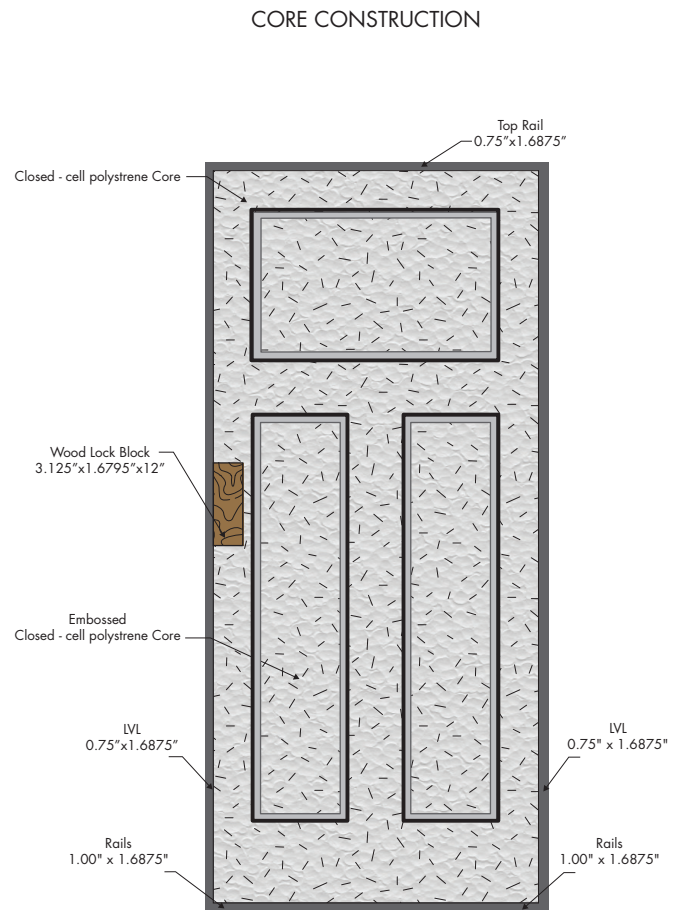

3 PANEL CRAFTSMAN SMOOTH FIBERGLASS DOOR

6'8"

3 PANEL CRAFTSMAN SMOOTH FIBERGLASS DOOR

- High - definition panel design
- Closed - cell polystyrene core maintains U - factor and will not hold moisture
- Will not dent, ding or rust

Sizes Available		
Dimensions	Availability	Panels
2'6" x 6'8"	N/A	N/A
2'8" x 6'8"	N/A	N/A
2'10" x 6'8"	√	3
3'0" x 6'8"	√	3
3'6" x 6'8"	N/A	N/A

3 PANEL CRAFTSMAN 6'8" SMOOTH FIBERGLASS DOOR

Standard Dimensions

Door Size	Door Overall	Panel Height	Panel Width	Center Stile	Outer Stile
2'6" x 6'8"	N/A	N/A	N/A	N/A	N/A
2'8" x 6'8"	N/A	N/A	N/A	N/A	N/A
2'10" x 6'8"	79 1/4"	64 7/16"	26 1/4"	6 1/4"	3 3/4"
3'0" x 6'8"	79 1/4"	64 7/16"	26 1/4"	6 1/4"	4 3/4"
3'6" x 6'8"	N/A	N/A	N/A	N/A	N/A