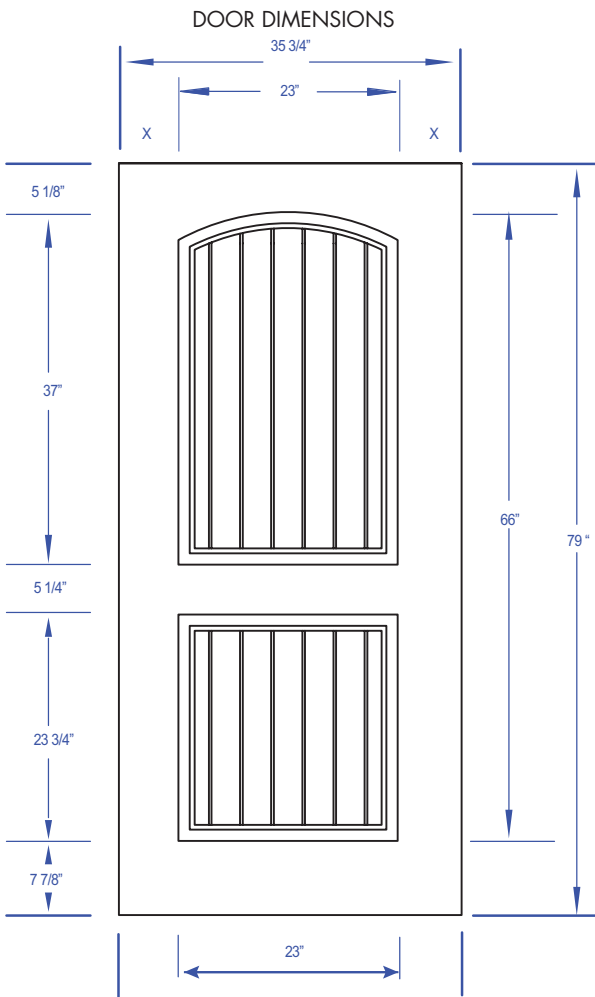

2 PANEL ROUNDTOP PLANK SMOOTH FIBERGLASS DOOR

6'8"

2 PANEL ROUNDTOP PLANK SMOOTH FIBERGLASS DOOR

- High - definition panel design
- Polyurethane core maintains U - factor
- Will not dent, ding or rust

Sizes Available

Dimensions	Availability	Panels
2'6" x 6'8"	N/A	N/A
2'8" x 6'8"	N/A	N/A
2'10" x 6'8"	N/A	N/A
3'0" x 6'8"	√	2
3'6" x 6'8"	N/A	N/A

2 PANEL ROUNDTOP PLANK 6'8" SMOOTH FIBERGLASS DOOR

Standard Dimensions

Door Size	Door Overall	Panel Height	Panel Width	Center Stile	Outer Stile
2'6" x 6'8"	N/A	N/A	N/A	N/A	N/A
2'8" x 6'8"	N/A	N/A	N/A	N/A	N/A
2'10" x 6'8"	N/A	N/A	N/A	N/A	N/A
3'0" x 6'8"	79"	66"	23"	N/A	6 3/8"
3'6" x 6'8"	N/A	N/A	N/A	N/A	N/A