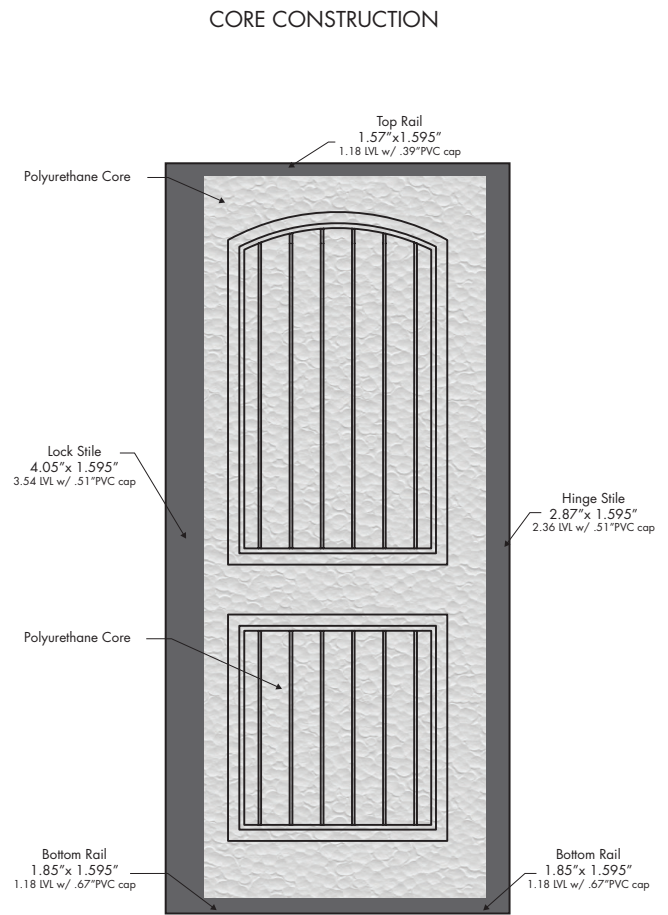

2 PANEL ROUNDTOP PLANK SMOOTH FIBERGLASS DOOR

6'8"

2 PANEL ROUNDTOP PLANK SMOOTH FIBERGLASS DOOR

- High - definition panel design
- Polyurethane core maintains U - factor
- Will not dent, ding or rust

Sizes Available

Dimensions	Availability	Panels
2'6" x 6'8"	N/A	N/A
2'8" x 6'8"	N/A	N/A
2'10" x 6'8"	N/A	N/A
3'0" x 6'8"	√	2
3'6" x 6'8"	N/A	N/A

2 PANEL ROUNDTOP PLANK 6'8" SMOOTH FIBERGLASS DOOR

Standard Dimensions

Door Size	Door Overall	Panel Height	Panel Width	Center Stile	Outer Stile
2'6" x 6'8"	N/A	N/A	N/A	N/A	N/A
2'8" x 6'8"	N/A	N/A	N/A	N/A	N/A
2'10" x 6'8"	N/A	N/A	N/A	N/A	N/A
3'0" x 6'8"	79"	66"	23"	N/A	6 3/8"
3'6" x 6'8"	N/A	N/A	N/A	N/A	N/A