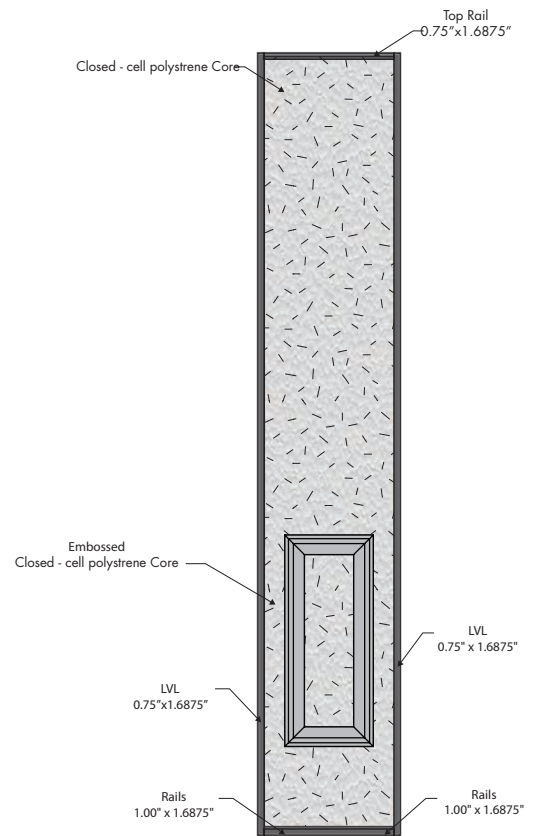

1/2 LITE SMOOTH FIBERGLASS SIDELITE SIDELITE OPTION

6'8"

1/2 LITE FIBERGLASS SIDELITE

- High - definition panel design
- Closed - cell polystyrene core maintains U - factor and will not hold moisture
- No cracking, splitting or warping

Sizes Available		
Dimensions	Availability	Panels
1'0" x 6'8"	√	1
1'2" x 6'8"	√	1
1'4" x 6'8"	N/A	N/A
1'6" x 6'8"	N/A	N/A
1'8" x 6'8"	N/A	N/A
2'0" x 6'8"	N/A	N/A

PANEL PROFILE

Building Quality Doors Since 1866

1/2 LITE SMOOTH FIBERGLASS SIDELITE

6'8" SIDELITE OPTION

Standard Dimensions*

SIDELITE DIMENSIONS

CORE CONSTRUCTION

Sidelite Size	SideLite Overall	Panel Height	Panel Width	Center Stile	Outer Stile
1'0" x 6'8"	79 1/4"	21 1/2"	9"	N/A	1 3/4"
1'2" x 6'8"	79 1/4"	21 1/2"	9"	N/A	2 3/4"
1'4" x 6'8"	N/A	N/A	N/A	N/A	N/A
1'6" x 6'8"	N/A	N/A	N/A	N/A	N/A
1'8" x 6'8"	N/A	N/A	N/A	N/A	N/A
2'0" x 6'8"	N/A	N/A	N/A	N/A	N/A