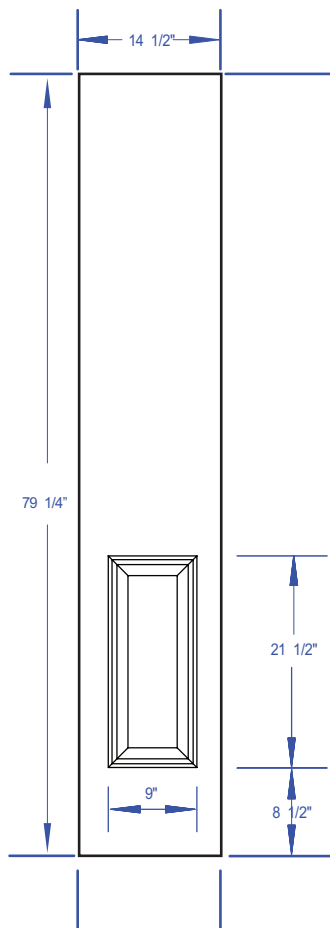

1/2 LITE SMOOTH FIBERGLASS SIDELITE SIDELITE OPTION

6'8"

1/2 LITE FIBERGLASS SIDELITE

- High - definition panel design
- Closed - cell polystyrene core maintains U - factor and will not hold moisture
- No cracking, splitting or warping

Sizes Available		
Dimensions	Availability	Panels
1'0" x 6'8"	√	1
1'2" x 6'8"	√	1
1'4" x 6'8"	N/A	N/A
1'6" x 6'8"	N/A	N/A
1'8" x 6'8"	N/A	N/A
2'0" x 6'8"	N/A	N/A

PANEL PROFILE

Building Quality Doors Since 1866

1/2 LITE SMOOTH FIBERGLASS SIDELITE

6'8" SIDELITE OPTION

Standard Dimensions*

SIDELITE DIMENSIONS

CORE CONSTRUCTION

Sidelite Size	SideLite Overall	Panel Height	Panel Width	Center Stile	Outer Stile
1'0" x 6'8"	79 1/4"	21 1/2"	9"	N/A	1 3/4"
1'2" x 6'8"	79 1/4"	21 1/2"	9"	N/A	2 3/4"
1'4" x 6'8"	N/A	N/A	N/A	N/A	N/A
1'6" x 6'8"	N/A	N/A	N/A	N/A	N/A
1'8" x 6'8"	N/A	N/A	N/A	N/A	N/A
2'0" x 6'8"	N/A	N/A	N/A	N/A	N/A