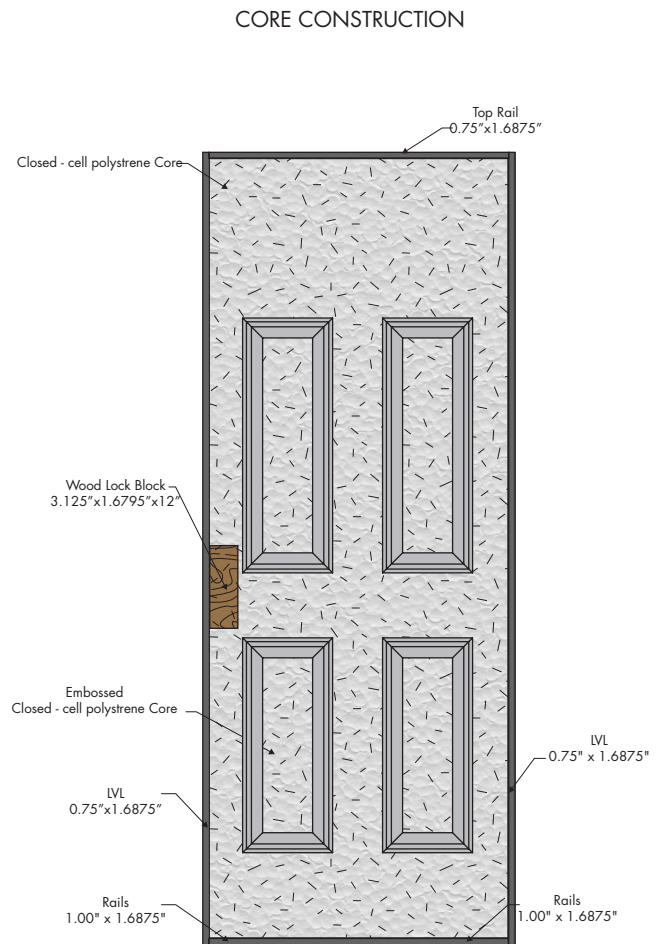

4 PANEL BLANKTOP SMOOTH FIBERGLASS DOORS

6'8"

4 PANEL BLANKTOP SMOOTH FIBERGLASS DOOR

- High - definition panel design
- Closed - cell polystyrene core maintains U - factor and will not hold moisture
- Fiberglass skin is easy to paint

Sizes Available		
Dimensions	Availability	Panels
2'6" x 6'8"	N/A	N/A
2'8" x 6'8"	√	4
2'10" x 6'8"	√	4
3'0" x 6'8"	√	4
3'6" x 6'8"	N/A	N/A

PANEL PROFILE

4 PANEL BLANKTOP SMOOTH FIBERGLASS DOORS

6'8"

Standard Dimensions

Door Size	Door Overall	Panel Height	Panel Width	Center Stile	Outer Stile
2'6" x 6'8"	N/A	N/A	N/A	N/A	N/A
2'8" x 6'8"	79 1/4"	53-1/2"	23"	N/A	4 3/8"
2'10" x 6'8"	79 1/4"	53-1/2"	23"	N/A	5 3/8"
3'0" x 6'8"	79 1/4"	53-1/2"	23"	N/A	6 3/8"
3'6" x 6'8"	N/A	N/A	N/A	N/A	N/A