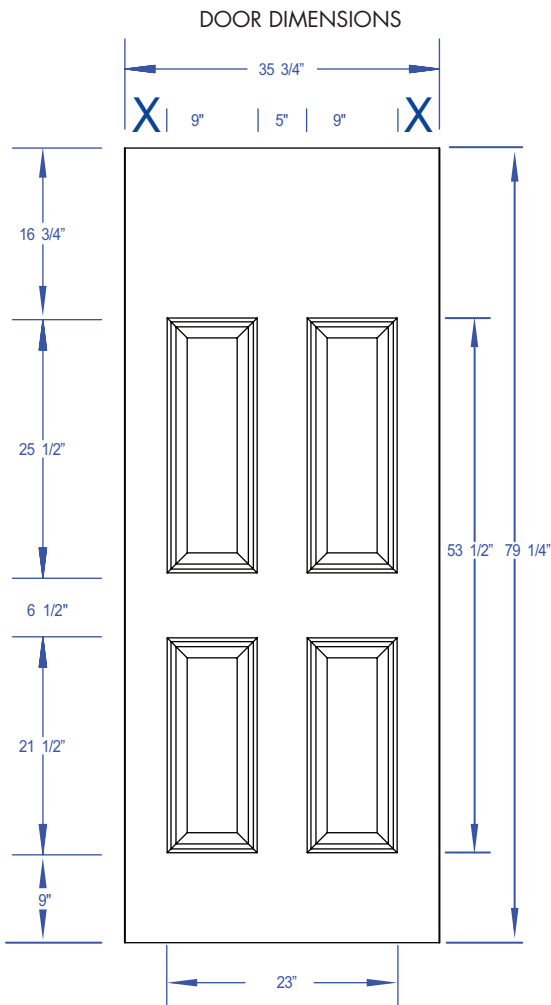

4 PANEL BLANKTOP SMOOTH FIBERGLASS DOORS

6'8"

4 PANEL BLANKTOP SMOOTH FIBERGLASS DOOR

- High - definition panel design
- Closed - cell polystyrene core maintains U - factor and will not hold moisture
- Fiberglass skin is easy to paint

Sizes Available		
Dimensions	Availability	Panels
2'6" x 6'8"	N/A	N/A
2'8" x 6'8"	√	4
2'10" x 6'8"	√	4
3'0" x 6'8"	√	4
3'6" x 6'8"	N/A	N/A

PANEL PROFILE

4 PANEL BLANKTOP SMOOTH FIBERGLASS DOORS

6'8"

Standard Dimensions

Door Size	Door Overall	Panel Height	Panel Width	Center Stile	Outer Stile
2'6" x 6'8"	N/A	N/A	N/A	N/A	N/A
2'8" x 6'8"	79 1/4"	53-1/2"	23"	N/A	4 3/8"
2'10" x 6'8"	79 1/4"	53-1/2"	23"	N/A	5 3/8"
3'0" x 6'8"	79 1/4"	53-1/2"	23"	N/A	6 3/8"
3'6" x 6'8"	N/A	N/A	N/A	N/A	N/A