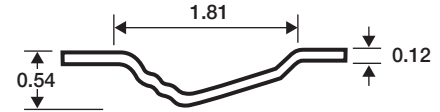

# 4 PANEL SQUARETOP MOLDED DOORS

SMOOTH

8'0" BEAD AND COVE

Bead and Cove profile

| Skin Size    | Skin Overall | Panel Width | Center Stile | Outer Stile |
|--------------|--------------|-------------|--------------|-------------|
| 2'2" x 8'0"  | 2'2-3/8"     | 5-15/16"    | 3-3/4"       | 5-3/8"      |
| 2'4" x 8'0"  | 2'4-3/8"     | 7-15/16"    | 3-3/4"       | 4-3/8"      |
| 2'6" x 8'0"  | 2'6-3/8"     | 8-15/16"    | 3-3/4"       | 4-3/8"      |
| 2'8" x 8'0"  | 2'8-3/8"     | 9-15/16"    | 3-3/4"       | 4-3/8"      |
| 2'10" x 8'0" | 2'10-3/8"    | 9-15/16"    | 3-3/4"       | 5-3/8"      |
| 3'0" x 8'0"  | 3'0-3/8"     | 11-15/16"   | 3-3/4"       | 4-3/8"      |