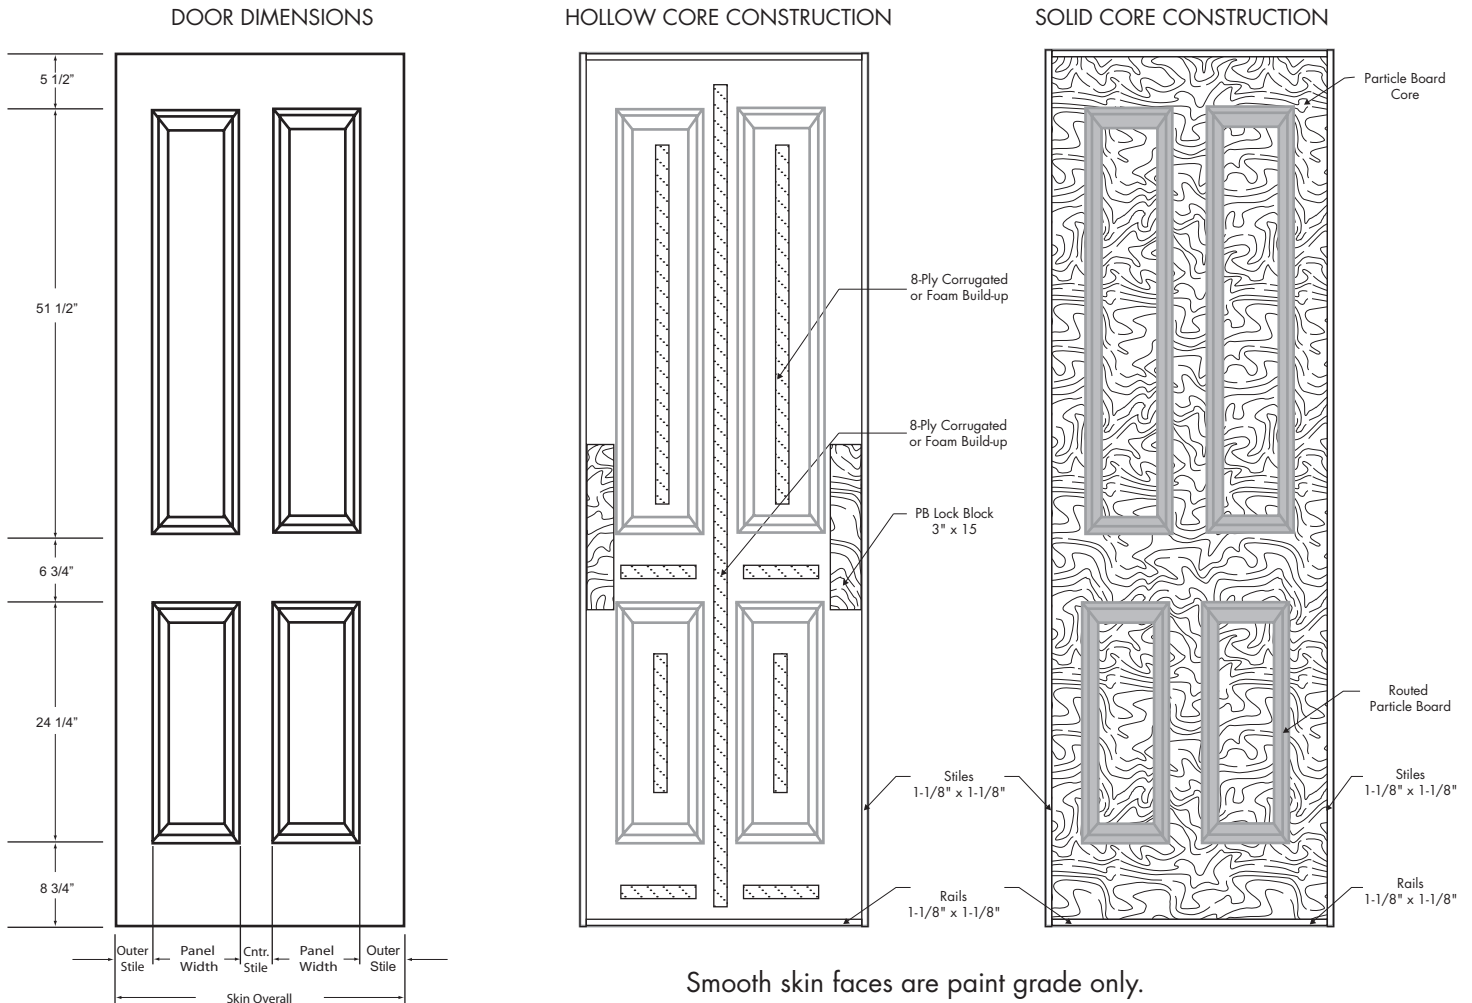

4 PANEL SQUARETOP MOLDED DOORS

SMOOTH 8'0" B/C

Standard Dimensions

Smooth skin faces are paint grade only.
All measurements are approximate.
All door facings are nominal 1/8" thick.
Type 2 glue bond standard.
Type 1 glue bond optional.

Skin Size	Skin Overall	Panel Width	Center Stile	Outer Stile
1'0" x 8'0"	1'0-3/8"	7"	NA	2-11/16"
1'2" x 8'0"	1'2-3/8"	7"	NA	3-11/16"
1'3" x 8'0"	1'3-3/8"	7"	NA	4-3/16"
1'4" x 8'0"	1'4-3/8"	7"	NA	4-11/16"
1'6" x 8'0"	1'6-3/8"	11-15/16"	NA	3-7/32"
1'8" x 8'0"	1'8-3/8"	11-15/16"	NA	4-7/32"
2'0" x 8'0"	2'0-3/8"	5-15/16"	3-3/4"	4-3/8"

Skin Size	Skin Overall	Panel Width	Center Stile	Outer Stile
2'2" x 8'0"	2'2-3/8"	5-15/16"	3-3/4"	5-3/8"
2'4" x 8'0"	2'4-3/8"	7-15/16"	3-3/4"	4-3/8"
2'6" x 8'0"	2'6-3/8"	8-15/16"	3-3/4"	4-3/8"
2'8" x 8'0"	2'8-3/8"	9-15/16"	3-3/4"	4-3/8"
2'10" x 8'0"	2'10-3/8"	9-15/16"	3-3/4"	5-3/8"
3'0" x 8'0"	3'0-3/8"	11-15/16"	3-3/4"	4-3/8"