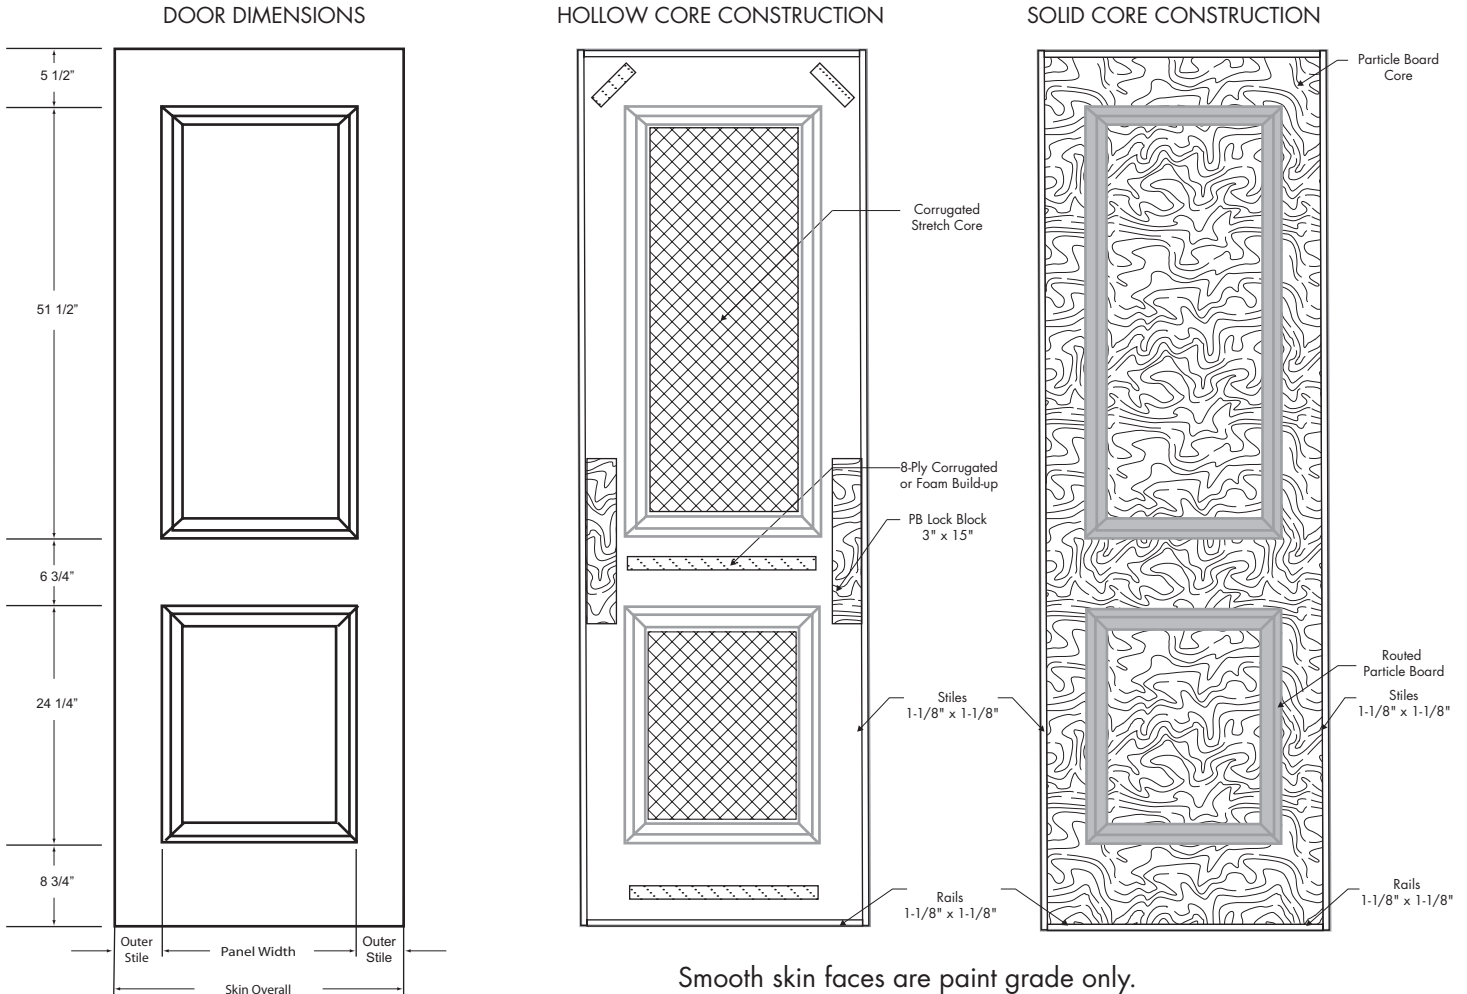

2 PANEL SQUARETOP MOLDED DOORS

SMOOTH 8'0" B/C

Standard Dimensions

Smooth skin faces are paint grade only.
All measurements are approximate.
All door facings are nominal 1/8" thick.
Type 2 glue bond standard.
Type 1 glue bond optional.

Skin Size	Skin Overall	Panel Width	Center Stile	Outer Stile	Skin Size	Skin Overall	Panel Width	Center Stile	Outer Stile
1'0" x 8'0"	1'0-3/8"	7"	NA	2-11/16"	2'2" x 8'0"	2'2-3/8"	1'3-11/16"	NA	5-11/32"
1'2" x 8'0"	1'2-3/8"	7"	NA	3-11/16"	2'4" x 8'0"	2'4-3/8"	1'5-11/16"	NA	5-11/32"
1'3" x 8'0"	1'3-3/8"	7"	NA	4-3/16"	2'6" x 8'0"	2'6-3/8"	1'7-11/16"	NA	5-11/32"
1'4" x 8'0"	1'4-3/8"	7"	NA	4-11/16"	2'8" x 8'0"	2'8-3/8"	1'9-11/16"	NA	5-11/32"
1'6" x 8'0"	1'6-3/8"	11-15/16"	NA	3-7/32"	2'10" x 8'0"	2'10-3/8"	1'11-11/16"	NA	5-11/32"
1'8" x 8'0"	1'8-3/8"	11-15/16"	NA	4-7/32"	3'0" x 8'0"	3'0-3/8"	1'11-11/16"	NA	6-11/32"
2'0" x 8'0"	2'0-3/8"	1'3-11/16"	NA	4-11/32"