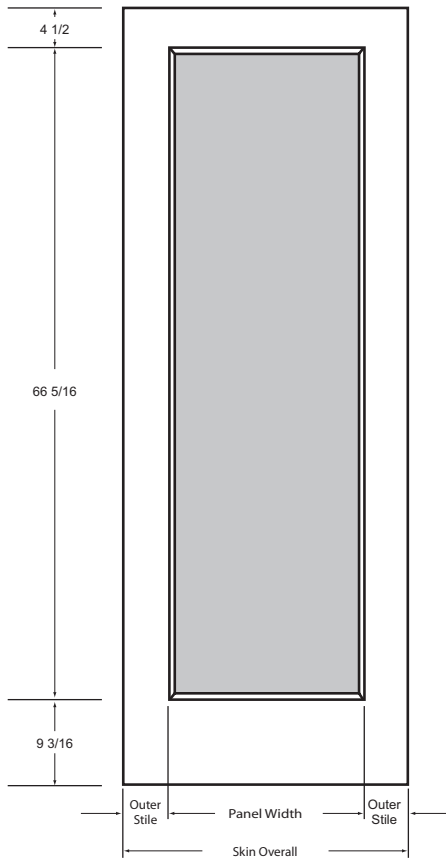

ONE LITE OBSCURE DOORS

6'8"

STILE & RAIL

- 1-3/8" thick
- Stile and rail construction
- Solid weight and feel

Sizes Available

Dimensions	Availability	Panels
1'0" x 6'8"	NA	NA
1'2" x 6'8"	NA	NA
1'3" x 6'8"	NA	NA
1'4" x 6'8"	NA	NA
1'6" x 6'8"	NA	NA
1'8" x 6'8"	NA	NA
2'0" x 6'8"	√	NA
2'2" x 6'8"	NA	NA
2'4" x 6'8"	√	NA
2'6" x 6'8"	√	NA
2'8" x 6'8"	√	NA
2'10" x 6'8"	NA	NA
3'0" x 6'8"	√	NA

NOTE: Items designated with an X are cut from larger size skins.
Items designated with a √ are available for order. NA for Not Available.

Building Quality Doors Since 1866

ONE LITE OBSCURE DOORS

6' 8"

Standard Dimensions*

DOOR DIMENSIONS

Glass Detail

Slab Size	Slab Overall	Panel Width	Center Stile	Outer Stile
1'0" x 6'8"	NA	NA	NA	NA
1'2" x 6'8"	NA	NA	NA	NA
1'3" x 6'8"	NA	NA	NA	NA
1'4" x 6'8"	NA	NA	NA	NA
1'6" x 6'8"	NA	9-3/4"	NA	NA
1'8" x 6'8"	NA	NA	NA	NA
2'0" x 6'8"	2'11-7/8"	NA	NA	4-1/8"

Slab Size	Slab Overall	Panel Width	Center Stile	Outer Stile
2'2" x 6'8"	NA	NA	NA	NA
2'4" x 6'8"	2'3-7/8"	NA	NA	4-1/8"
2'6" x 6'8"	2'5-7/8"	NA	NA	4-1/8"
2'8" x 6'8"	2'7-7/8"	NA	NA	4-1/8"
2'10" x 6'8"	NA	NA	NA	NA
3'0" x 6'8"	2'11-7/8"	NA	NA	4-1/8"