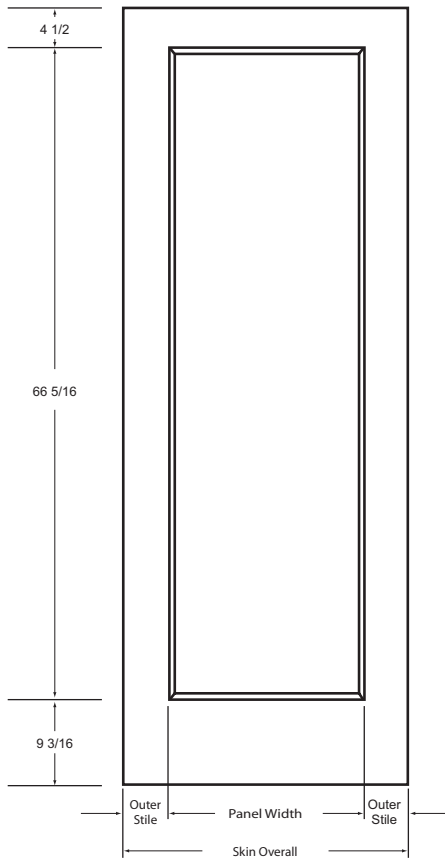

PANTRY DOORS

6'8"

STILE & RAIL

- 1-3/8" thick
- Stile and rail construction
- Solid weight and feel

Sizes Available

Dimensions	Availability	Panels
1'0" x 6'8"	NA	NA
1'2" x 6'8"	NA	NA
1'3" x 6'8"	NA	NA
1'4" x 6'8"	NA	NA
1'6" x 6'8"	NA	NA
1'8" x 6'8"	NA	NA
2'0" x 6'8"	√	NA
2'2" x 6'8"	NA	NA
2'4" x 6'8"	NA	NA
2'6" x 6'8"	√	NA
2'8" x 6'8"	√	NA
2'10" x 6'8"	NA	NA
3'0" x 6'8"	√	NA

NOTE: Items designated with an X are cut from larger size skins.
Items designated with a √ are available for order. NA for Not Available.

Building Quality Doors Since 1866

PANTRY DOORS

6' 8"

Standard Dimensions*

DOOR DIMENSIONS

Glass Detail

Slab Size	Slab Overall	Panel Width	Center Stile	Outer Stile
1'0" x 6'8"	NA	NA	NA	NA
1'2" x 6'8"	NA	NA	NA	NA
1'3" x 6'8"	NA	NA	NA	NA
1'4" x 6'8"	NA	NA	NA	NA
1'6" x 6'8"	NA	NA	NA	NA
1'8" x 6'8"	NA	NA	NA	NA
2'0" x 6'8"	2'11-7/8"	NA	NA	4-1/8"

Slab Size	Slab Overall	Panel Width	Center Stile	Outer Stile
2'2" x 6'8"	NA	NA	NA	NA
2'4" x 6'8"	2'3-7/8"	NA	NA	4-1/8"
2'6" x 6'8"	2'5-7/8"	NA	NA	4-1/8"
2'8" x 6'8"	2'7-7/8"	NA	NA	4-1/8"
2'10" x 6'8"	NA	NA	NA	NA
3'0" x 6'8"	2'11-7/8"	NA	NA	4-1/8"