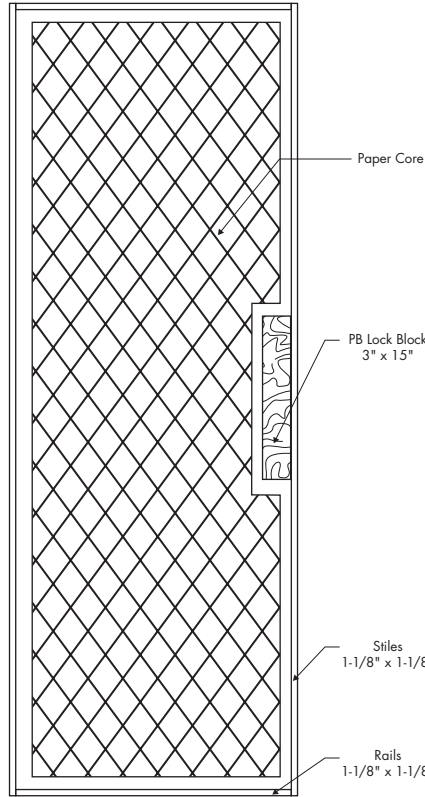

LAUAN DOORS

6'8"

HOLLOW CORE DOOR

- 1-3/8" and 1-3/4" hollow core
- Fingerjoint, Clear or Fiberwood stiles
- Wood rails available

SOLID CORE DOOR

- 1-3/8" and 1-3/4" solid core
- Gives solid feel with sound reduction
- All wood construction
- Available in particle board core

Sizes Available		
Dimensions	Availability	Panels
1'0" x 6'8"	√	NA
1'2" x 6'8"	√	NA
1'3" x 6'8"	√	NA
1'4" x 6'8"	√	NA
1'6" x 6'8"	√	NA
1'8" x 6'8"	√	NA
2'0" x 6'8"	√	NA
2'2" x 6'8"	√	NA
2'4" x 6'8"	√	NA
2'6" x 6'8"	√	NA
2'8" x 6'8"	√	NA
2'10" x 6'8"	√	NA
3'0" x 6'8"	√	NA
4'0" x 6'8"	√	NA

NOTE: Items designated with an X are cut from larger size skins.
Items designated with a √ are available for order. NA for Not Available.

LAUAN DOORS

6' 8"

Standard Dimensions

DOOR DIMENSIONS

HOLLOW CORE CONSTRUCTION

SOLID CORE CONSTRUCTION

Type 2 glue bond standard.
Type 1 glue bond available.

Skin Size	Skin Overall	Panel Width	Center Stile	Outer Stile	Skin Size	Skin Overall	Panel Width	Center Stile	Outer Stile
1'0" x 6'8"	1'0-3/8"	NA	NA	NA	2'2" x 6'8"	2'2-3/8"	NA	NA	NA
1'2" x 6'8"	1'2-3/8"	NA	NA	NA	2'4" x 6'8"	2'4-3/8"	NA	NA	NA
1'3" x 6'8"	1'3-3/8"	NA	NA	NA	2'6" x 6'8"	2'6-3/8"	NA	NA	NA
1'4" x 6'8"	1'4-3/8"	NA	NA	NA	2'8" x 6'8"	2'8-3/8"	NA	NA	NA
1'6" x 6'8"	1'6-3/8"	NA	NA	NA	2'10" x 6'8"	2'10-3/8"	NA	NA	NA
1'8" x 6'8"	1'8-3/8"	NA	NA	NA	3'0" x 6'8"	3'0-3/8"	NA	NA	NA
2'0" x 6'8"	2'0-3/8"	NA	NA	NA	4'0" x 6'8"	4'0-3/8"	NA	NA	NA