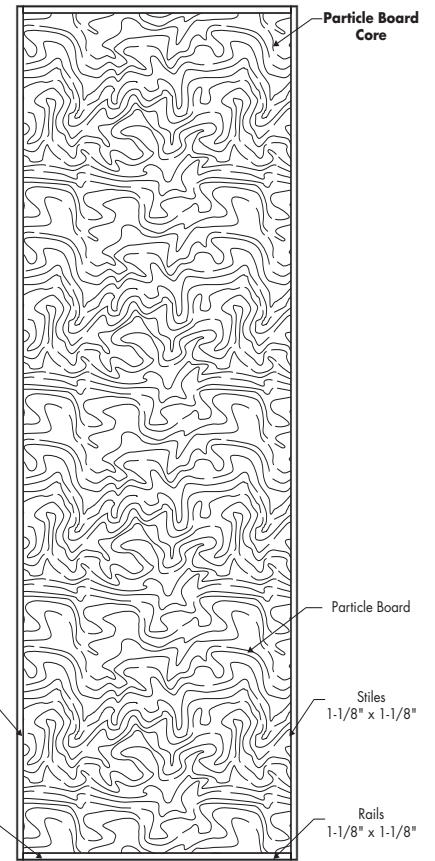

BIRCH FLUSH DOORS

8'0"

HOLLOW CORE DOOR

- 1-3/8" and 1-3/4" hollow core
- Clear stiles
- Wood rails available

SOLID CORE DOOR

- 1-3/8" and 1-3/4" solid core
- Gives solid feel with sound reduction
- All wood construction
- Available in particle board

| Sizes Available | | |
|-----------------|--------------|--------|
| Dimensions | Availability | Panels |
| 1'0" x 8'0" | √ | NA |
| 1'2" x 8'0" | √ | NA |
| 1'3" x 8'0" | √ | NA |
| 1'4" x 8'0" | √ | NA |
| 1'6" x 8'0" | √ | NA |
| 1'8" x 8'0" | √ | NA |
| 2'0" x 8'0" | √ | NA |
| 2'2" x 8'0" | √ | NA |
| 2'4" x 8'0" | √ | NA |
| 2'6" x 8'0" | √ | NA |
| 2'8" x 8'0" | √ | NA |
| 2'10" x 8'0" | √ | NA |
| 3'0" x 8'0" | √ | NA |
| 4'0" x 8'0" | √ | NA |

NOTE: Items designated with an X are cut from larger size skins.
Items designated with a √ are available for order. NA for Not Available.

BIRCH FLUSH DOORS

8'0"

Standard Dimensions

DOOR DIMENSIONS

HOLLOW CORE CONSTRUCTION

SOLID CORE CONSTRUCTION

Type 2 glue bond standard.
Type 1 glue bond available.

| Skin Size | Skin Overall | Panel Width | Center Stile | Outer Stile | Skin Size | Skin Overall | Panel Width | Center Stile | Outer Stile |
|-------------|--------------|-------------|--------------|-------------|--------------|--------------|-------------|--------------|-------------|
| 1'0" x 8'0" | 1'0-3/8" | NA | NA | NA | 2'2" x 8'0" | 2'2-3/8" | NA | NA | NA |
| 1'2" x 8'0" | 1'2-3/8" | NA | NA | NA | 2'4" x 8'0" | 2'4-3/8" | NA | NA | NA |
| 1'3" x 8'0" | 1'3-3/8" | NA | NA | NA | 2'6" x 8'0" | 2'6-3/8" | NA | NA | NA |
| 1'4" x 8'0" | 1'4-3/8" | NA | NA | NA | 2'8" x 8'0" | 2'8-3/8" | NA | NA | NA |
| 1'6" x 8'0" | 1'6-3/8" | NA | NA | NA | 2'10" x 8'0" | 2'10-3/8" | NA | NA | NA |
| 1'8" x 8'0" | 1'8-3/8" | NA | NA | NA | 3'0" x 8'0" | 3'0-3/8" | NA | NA | NA |
| 2'0" x 8'0" | 2'0-3/8" | NA | NA | NA | 4'0" x 8'0" | 4'0-3/8" | NA | NA | NA |