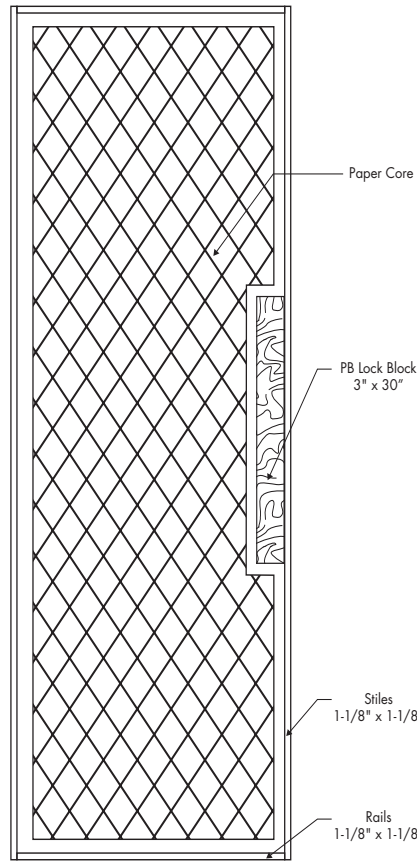

BIRCH FLUSH DOORS

8'0"

HOLLOW CORE DOOR

- 1-3/8" and 1-3/4" hollow core
- Clear stiles
- Wood rails available

SOLID CORE DOOR

- 1-3/8" and 1-3/4" solid core
- Gives solid feel with sound reduction
- All wood construction
- Available in particle board

| Sizes Available | | |
|-----------------|--------------|--------|
| Dimensions | Availability | Panels |
| 1'0" x 8'0" | √ | NA |
| 1'2" x 8'0" | √ | NA |
| 1'3" x 8'0" | √ | NA |
| 1'4" x 8'0" | √ | NA |
| 1'6" x 8'0" | √ | NA |
| 1'8" x 8'0" | √ | NA |
| 2'0" x 8'0" | √ | NA |
| 2'2" x 8'0" | √ | NA |
| 2'4" x 8'0" | √ | NA |
| 2'6" x 8'0" | √ | NA |
| 2'8" x 8'0" | √ | NA |
| 2'10" x 8'0" | √ | NA |
| 3'0" x 8'0" | √ | NA |
| 4'0" x 8'0" | √ | NA |

NOTE: Items designated with an X are cut from larger size skins.
Items designated with a √ are available for order. NA for Not Available.

BIRCH FLUSH DOORS

8'0"

Standard Dimensions

DOOR DIMENSIONS

HOLLOW CORE CONSTRUCTION

SOLID CORE CONSTRUCTION

Type 2 glue bond standard.
Type 1 glue bond available.

| Skin Size | Skin Overall | Panel Width | Center Stile | Outer Stile | Skin Size | Skin Overall | Panel Width | Center Stile | Outer Stile |
|-------------|--------------|-------------|--------------|-------------|--------------|--------------|-------------|--------------|-------------|
| 1'0" x 8'0" | 1'0-3/8" | NA | NA | NA | 2'2" x 8'0" | 2'2-3/8" | NA | NA | NA |
| 1'2" x 8'0" | 1'2-3/8" | NA | NA | NA | 2'4" x 8'0" | 2'4-3/8" | NA | NA | NA |
| 1'3" x 8'0" | 1'3-3/8" | NA | NA | NA | 2'6" x 8'0" | 2'6-3/8" | NA | NA | NA |
| 1'4" x 8'0" | 1'4-3/8" | NA | NA | NA | 2'8" x 8'0" | 2'8-3/8" | NA | NA | NA |
| 1'6" x 8'0" | 1'6-3/8" | NA | NA | NA | 2'10" x 8'0" | 2'10-3/8" | NA | NA | NA |
| 1'8" x 8'0" | 1'8-3/8" | NA | NA | NA | 3'0" x 8'0" | 3'0-3/8" | NA | NA | NA |
| 2'0" x 8'0" | 2'0-3/8" | NA | NA | NA | 4'0" x 8'0" | 4'0-3/8" | NA | NA | NA |