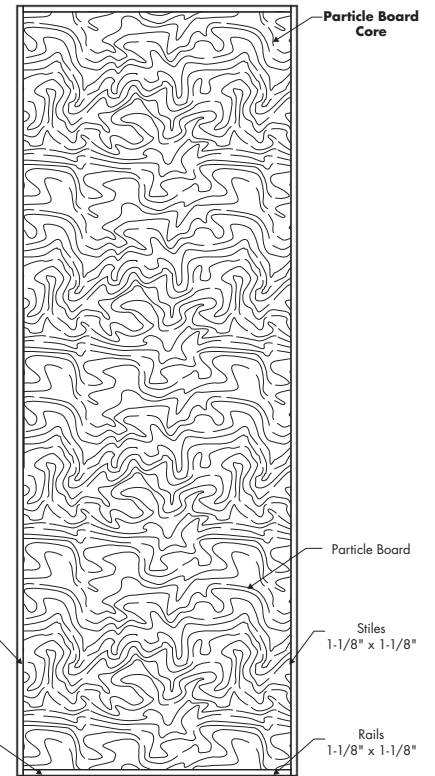

BIRCH FLUSH DOORS

7'0"

HOLLOW CORE DOOR

- 1-3/8" and 1-3/4" hollow core
- Clear stiles
- Wood rails available

SOLID CORE DOOR

- 1-3/8" and 1-3/4" solid core
- Gives solid feel with sound reduction
- All wood construction
- Available in particle board

Sizes Available		
Dimensions	Availability	Panels
1'0" x 7'0"	√	NA
1'2" x 7'0"	√	NA
1'3" x 7'0"	√	NA
1'4" x 7'0"	√	NA
1'6" x 7'0"	√	NA
1'8" x 7'0"	√	NA
2'0" x 7'0"	√	NA
2'2" x 7'0"	√	NA
2'4" x 7'0"	√	NA
2'6" x 7'0"	√	NA
2'8" x 7'0"	√	NA
2'10" x 7'0"	√	NA
3'0" x 7'0"	√	NA
4'0" x 7'0"	√	NA

NOTE: Items designated with an X are cut from larger size skins.
Items designated with a √ are available for order. NA for Not Available.

BIRCH FLUSH DOORS

7'0"

Standard Dimensions

DOOR DIMENSIONS

HOLLOW CORE CONSTRUCTION

SOLID CORE CONSTRUCTION

Type 2 glue bond standard.
Type 1 glue bond available.

Skin Size	Skin Overall	Panel Width	Center Stile	Outer Stile	Skin Size	Skin Overall	Panel Width	Center Stile	Outer Stile
1'0" x 7'0"	1'0-3/8"	NA	NA	NA	2'2" x 7'0"	2'2-3/8"	NA	NA	NA
1'2" x 7'0"	1'2-3/8"	NA	NA	NA	2'4" x 7'0"	2'4-3/8"	NA	NA	NA
1'3" x 7'0"	1'3-3/8"	NA	NA	NA	2'6" x 7'0"	2'6-3/8"	NA	NA	NA
1'4" x 7'0"	1'4-3/8"	NA	NA	NA	2'8" x 7'0"	2'8-3/8"	NA	NA	NA
1'6" x 7'0"	1'6-3/8"	NA	NA	NA	2'10" x 7'0"	2'10-3/8"	NA	NA	NA
1'8" x 7'0"	1'8-3/8"	NA	NA	NA	3'0" x 7'0"	3'0-3/8"	NA	NA	NA
2'0" x 7'0"	2'0-3/8"	NA	NA	NA	4'0" x 7'0"	4'0-3/8"	NA	NA	NA