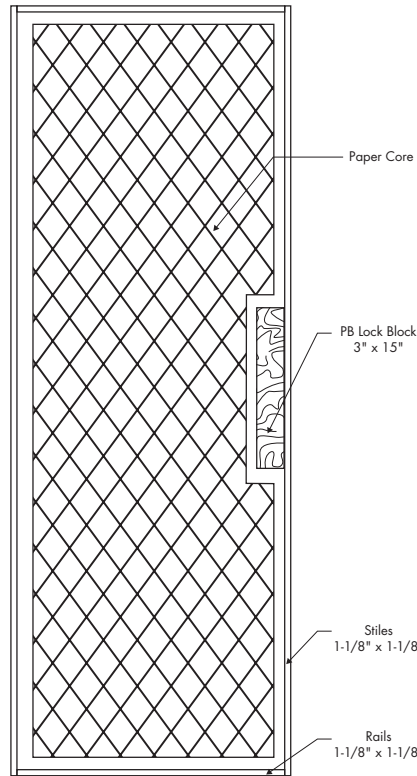

BIRCH FLUSH DOORS

7'0"

HOLLOW CORE DOOR

- 1-3/8" and 1-3/4" hollow core
- Clear stiles
- Wood rails available

SOLID CORE DOOR

- 1-3/8" and 1-3/4" solid core
- Gives solid feel with sound reduction
- All wood construction
- Available in particle board

Sizes Available		
Dimensions	Availability	Panels
1'0" x 7'0"	√	NA
1'2" x 7'0"	√	NA
1'3" x 7'0"	√	NA
1'4" x 7'0"	√	NA
1'6" x 7'0"	√	NA
1'8" x 7'0"	√	NA
2'0" x 7'0"	√	NA
2'2" x 7'0"	√	NA
2'4" x 7'0"	√	NA
2'6" x 7'0"	√	NA
2'8" x 7'0"	√	NA
2'10" x 7'0"	√	NA
3'0" x 7'0"	√	NA
4'0" x 7'0"	√	NA

NOTE: Items designated with an X are cut from larger size skins.
Items designated with a √ are available for order. NA for Not Available.

BIRCH FLUSH DOORS

7'0"

Standard Dimensions

DOOR DIMENSIONS

HOLLOW CORE CONSTRUCTION

SOLID CORE CONSTRUCTION

Type 2 glue bond standard.
Type 1 glue bond available.

Skin Size	Skin Overall	Panel Width	Center Stile	Outer Stile	Skin Size	Skin Overall	Panel Width	Center Stile	Outer Stile
1'0" x 7'0"	1'0-3/8"	NA	NA	NA	2'2" x 7'0"	2'2-3/8"	NA	NA	NA
1'2" x 7'0"	1'2-3/8"	NA	NA	NA	2'4" x 7'0"	2'4-3/8"	NA	NA	NA
1'3" x 7'0"	1'3-3/8"	NA	NA	NA	2'6" x 7'0"	2'6-3/8"	NA	NA	NA
1'4" x 7'0"	1'4-3/8"	NA	NA	NA	2'8" x 7'0"	2'8-3/8"	NA	NA	NA
1'6" x 7'0"	1'6-3/8"	NA	NA	NA	2'10" x 7'0"	2'10-3/8"	NA	NA	NA
1'8" x 7'0"	1'8-3/8"	NA	NA	NA	3'0" x 7'0"	3'0-3/8"	NA	NA	NA
2'0" x 7'0"	2'0-3/8"	NA	NA	NA	4'0" x 7'0"	4'0-3/8"	NA	NA	NA