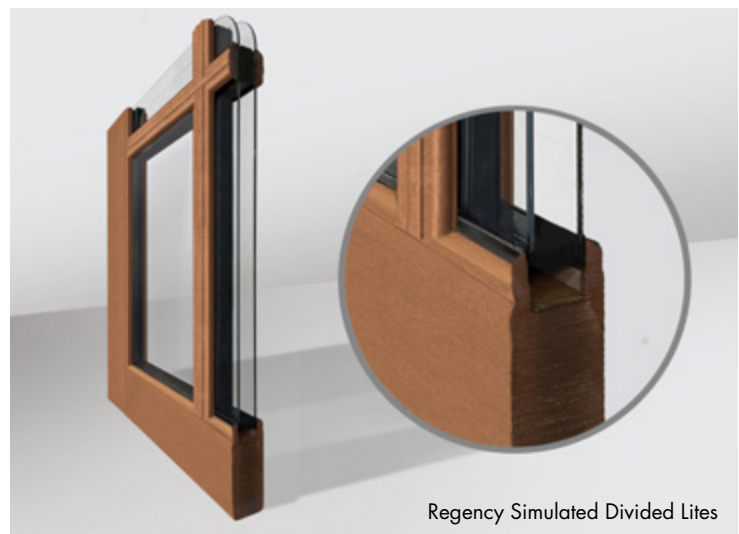

Direct Glazed

When a door is direct glazed, the glass is built directly into the door. Without the need for a rim, paint or stain can be applied right up to the edge where the door meets the glass. It also adds years of life to the door, because glass rims are susceptible to wear over time. A direct glazed door offers the best of both fiberglass and wood, appearing handcrafted without the maintenance.