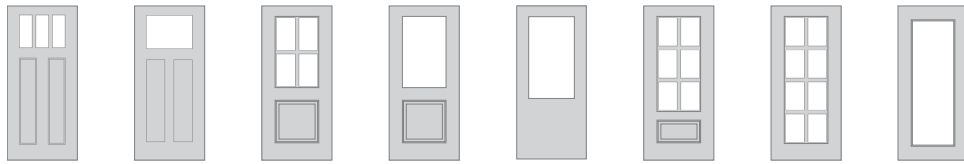

Legacy Collection - Availability

Size, Texture and Glass

HEIGHT 80"

	1/4 Lite 3L	1/4 Lite	1/2 Lite 4L	1/2 Lite	2/3 Lite	3/4 Lite 6L	8 Lite	Full Lite
Width (inches)	36, 32*	36"	36, 32*	36, 32*	36, 32, 30*	36, 32*	36, 32*	36*, 32*, 30*, 28*, 24*
Texture	Smooth	Smooth	Smooth	Smooth	Smooth	Smooth	Smooth	Smooth
Glass	Clear	Alamo Knox	Clear	Alamo Knox	Clear Microblind	Clear	Clear	Clear Microblind
Pet Door					Cat Medium Large Extra Large Large RW† Extra Large RW†