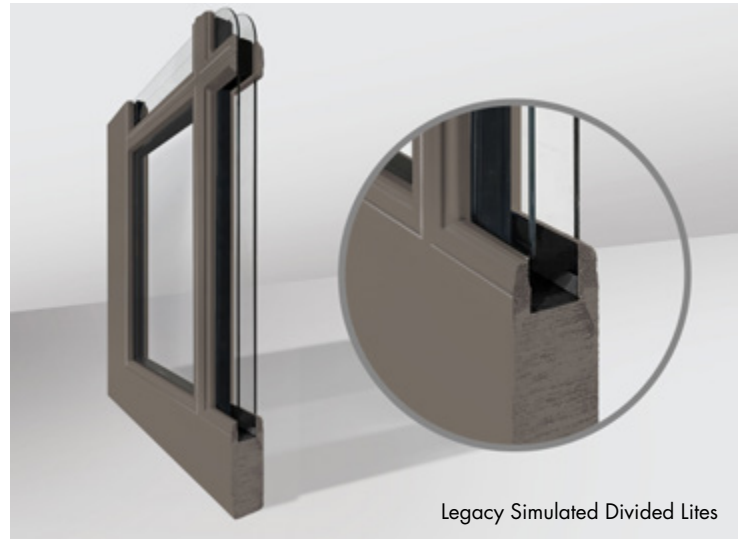

Direct Glazed

When a door is direct glazed, the glass is built directly into the door. Without the need for a rim, paint or stain can be applied right up to the edge where the door meets the glass. It also adds years of life to the door, because glass rims are susceptible to wear over time. A direct glazed door offers the best of both fiberglass and wood, appearing handcrafted without the maintenance.

Why Direct Glazed Fiberglass?

Enhanced Security

Double bore, security plate and solid door edge provide strength. The inside edge of the door contains an oversized laminated stile, making it more secure and feel higher quality.*