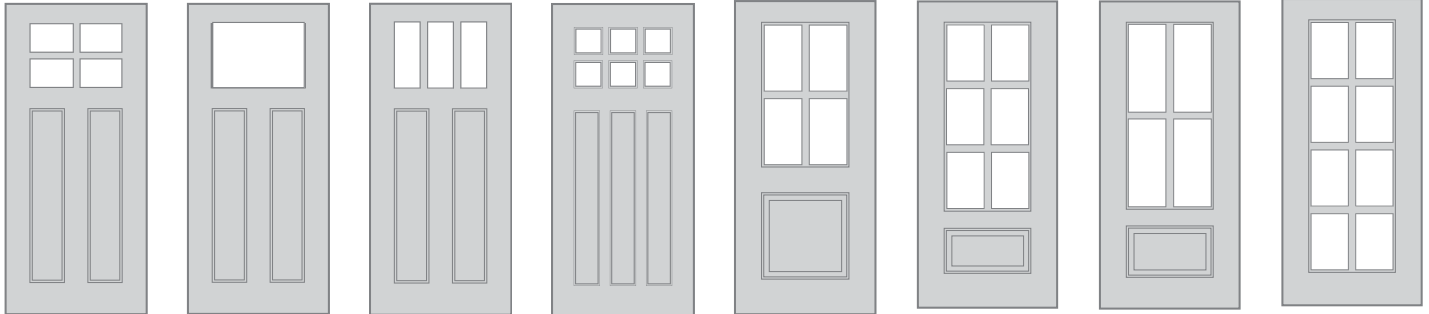

Regency Simulated Divided Lite Collection

Direct Glazed Textured Fiberglass

Door Style (80")

1/4 Lite 4 Lite Fir
1/4 Lite Fir/Mahogany
1/4 Lite 3 Lite Fir
1/4 Lite 6 Lite Mahogany
1/2 Lite 4 Lite Mahogany
3/4 Lite 6 Lite Mahogany
3/4 Lite 4 Lite Mahogany
Full Lite 8 Lite Mahogany