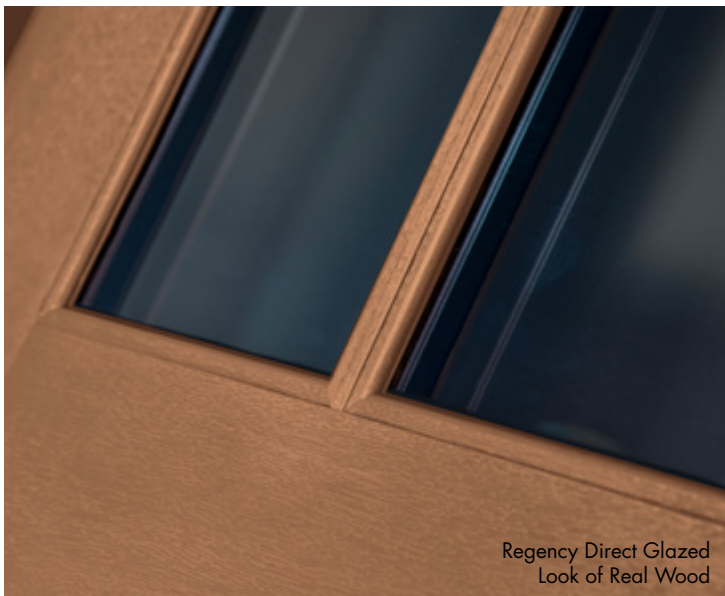

Direct Glazed

When a door is direct glazed, the glass is built directly into the door. Without the need for a rim, paint or stain can be applied right up to the edge where the door meets the glass. It also adds years of life to the door, because glass rims are susceptible to wear over time. A direct glazed door offers the best of both fiberglass and wood, appearing handcrafted without the maintenance.