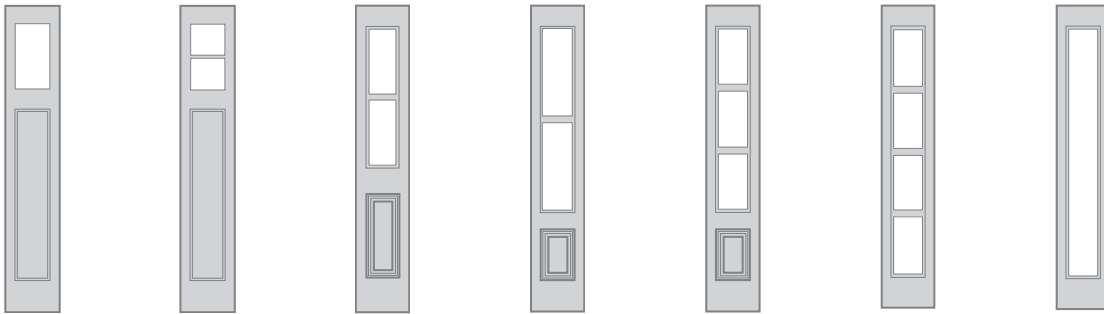

Sidelite Glass Sizes

1/4 Lite 1L Fir/Mahogany
1/4 Lite 2L Fir/Mahogany
1/2 Lite 2L Mahogany
3/4 Lite 2L Mahogany*
3/4 Lite 3L Mahogany
4 Lite Mahogany
Full Lite Mahogany