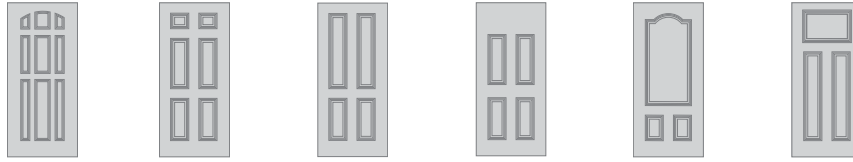

Element Collection - Availability

Size, Texture and Glass

HEIGHT 80"

	9 Panel	6 Panel	True 4 Panel	4 Panel Blanktop	3 Panel	3 Panel Craftsman
Width (inches)	36, 32	36, 32, 30	36, 32	36, 32	36, 32	36, 32
Texture	Smooth	Smooth	Smooth	Smooth	Smooth	Smooth