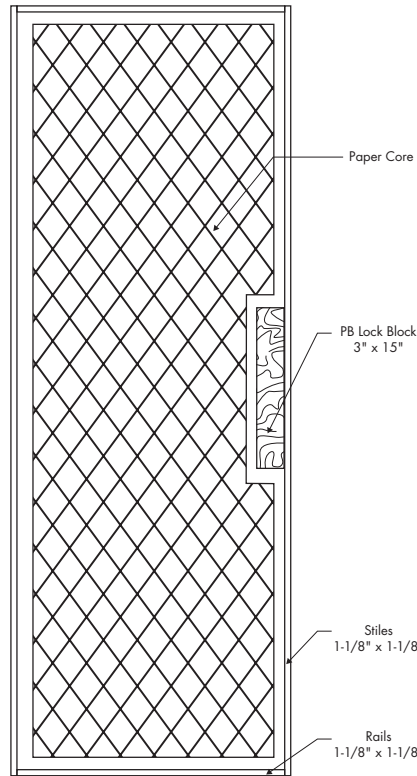

OAK FLUSH DOORS

7'0"

HOLLOW CORE DOOR

- 1-3/8" and 1-3/4" hollow core
- Clear stiles
- Wood rails available

SOLID CORE DOOR

- 1-3/8" and 1-3/4" solid core
- Gives solid feel with sound reduction
- All wood construction
- Available in particle board

Sizes Available		
Dimensions	Availability	Panels
1'0" x 7'0"	√	NA
1'2" x 7'0"	√	NA
1'3" x 7'0"	√	NA
1'4" x 7'0"	√	NA
1'6" x 7'0"	√	NA
1'8" x 7'0"	√	NA
2'0" x 7'0"	√	NA
2'2" x 7'0"	√	NA
2'4" x 7'0"	√	NA
2'6" x 7'0"	√	NA
2'8" x 7'0"	√	NA
2'10" x 7'0"	√	NA
3'0" x 7'0"	√	NA
4'0" x 7'0"	√	NA

NOTE: Items designated with an X are cut from larger size skins.
Items designated with a √ are available for order. NA for Not Available.

OAK FLUSH DOORS

7'0"

Standard Dimensions

DOOR DIMENSIONS

HOLLOW CORE CONSTRUCTION

SOLID CORE CONSTRUCTION

Type 2 glue bond standard.

Skin Size	Skin Overall	Panel Width	Center Stile	Outer Stile	Skin Size	Skin Overall	Panel Width	Center Stile	Outer Stile
1'0" x 7'0"	1'0-3/8"	NA	NA	NA	2'2" x 7'0"	2'2-3/8"	NA	NA	NA
1'2" x 7'0"	1'2-3/8"	NA	NA	NA	2'4" x 7'0"	2'4-3/8"	NA	NA	NA
1'3" x 7'0"	1'3-3/8"	NA	NA	NA	2'6" x 7'0"	2'6-3/8"	NA	NA	NA
1'4" x 7'0"	1'4-3/8"	NA	NA	NA	2'8" x 7'0"	2'8-3/8"	NA	NA	NA
1'6" x 7'0"	1'6-3/8"	NA	NA	NA	2'10" x 7'0"	2'10-3/8"	NA	NA	NA
1'8" x 7'0"	1'8-3/8"	NA	NA	NA	3'0" x 7'0"	3'0-3/8"	NA	NA	NA
2'0" x 7'0"	2'0-3/8"	NA	NA	NA	4'0" x 7'0"	4'0-3/8"	NA	NA	NA