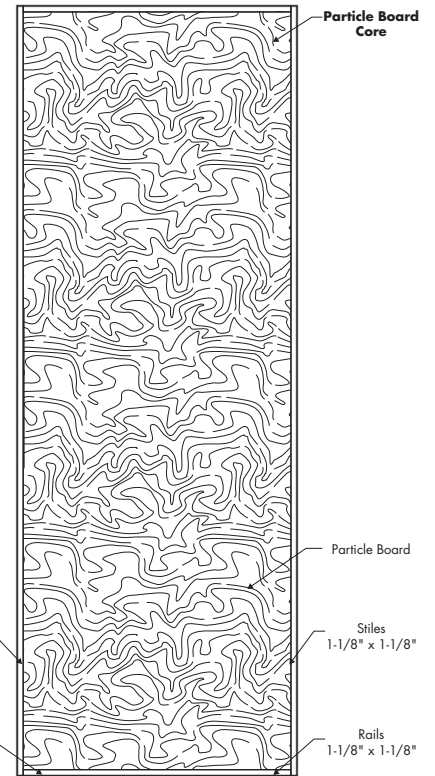

OAK FLUSH DOORS

7'0"

HOLLOW CORE DOOR

- 1-3/8" and 1-3/4" hollow core
- Clear stiles
- Wood rails available

SOLID CORE DOOR

- 1-3/8" and 1-3/4" solid core
- Gives solid feel with sound reduction
- All wood construction
- Available in particle board

Sizes Available		
Dimensions	Availability	Panels
1'0" x 7'0"	√	NA
1'2" x 7'0"	√	NA
1'3" x 7'0"	√	NA
1'4" x 7'0"	√	NA
1'6" x 7'0"	√	NA
1'8" x 7'0"	√	NA
2'0" x 7'0"	√	NA
2'2" x 7'0"	√	NA
2'4" x 7'0"	√	NA
2'6" x 7'0"	√	NA
2'8" x 7'0"	√	NA
2'10" x 7'0"	√	NA
3'0" x 7'0"	√	NA
4'0" x 7'0"	√	NA

NOTE: Items designated with an X are cut from larger size skins.
Items designated with a √ are available for order. NA for Not Available.

OAK FLUSH DOORS

7'0"

Standard Dimensions

DOOR DIMENSIONS

HOLLOW CORE CONSTRUCTION

SOLID CORE CONSTRUCTION

Type 2 glue bond standard.

Skin Size	Skin Overall	Panel Width	Center Stile	Outer Stile	Skin Size	Skin Overall	Panel Width	Center Stile	Outer Stile
1'0" x 7'0"	1'0-3/8"	NA	NA	NA	2'2" x 7'0"	2'2-3/8"	NA	NA	NA
1'2" x 7'0"	1'2-3/8"	NA	NA	NA	2'4" x 7'0"	2'4-3/8"	NA	NA	NA
1'3" x 7'0"	1'3-3/8"	NA	NA	NA	2'6" x 7'0"	2'6-3/8"	NA	NA	NA
1'4" x 7'0"	1'4-3/8"	NA	NA	NA	2'8" x 7'0"	2'8-3/8"	NA	NA	NA
1'6" x 7'0"	1'6-3/8"	NA	NA	NA	2'10" x 7'0"	2'10-3/8"	NA	NA	NA
1'8" x 7'0"	1'8-3/8"	NA	NA	NA	3'0" x 7'0"	3'0-3/8"	NA	NA	NA
2'0" x 7'0"	2'0-3/8"	NA	NA	NA	4'0" x 7'0"	4'0-3/8"	NA	NA	NA