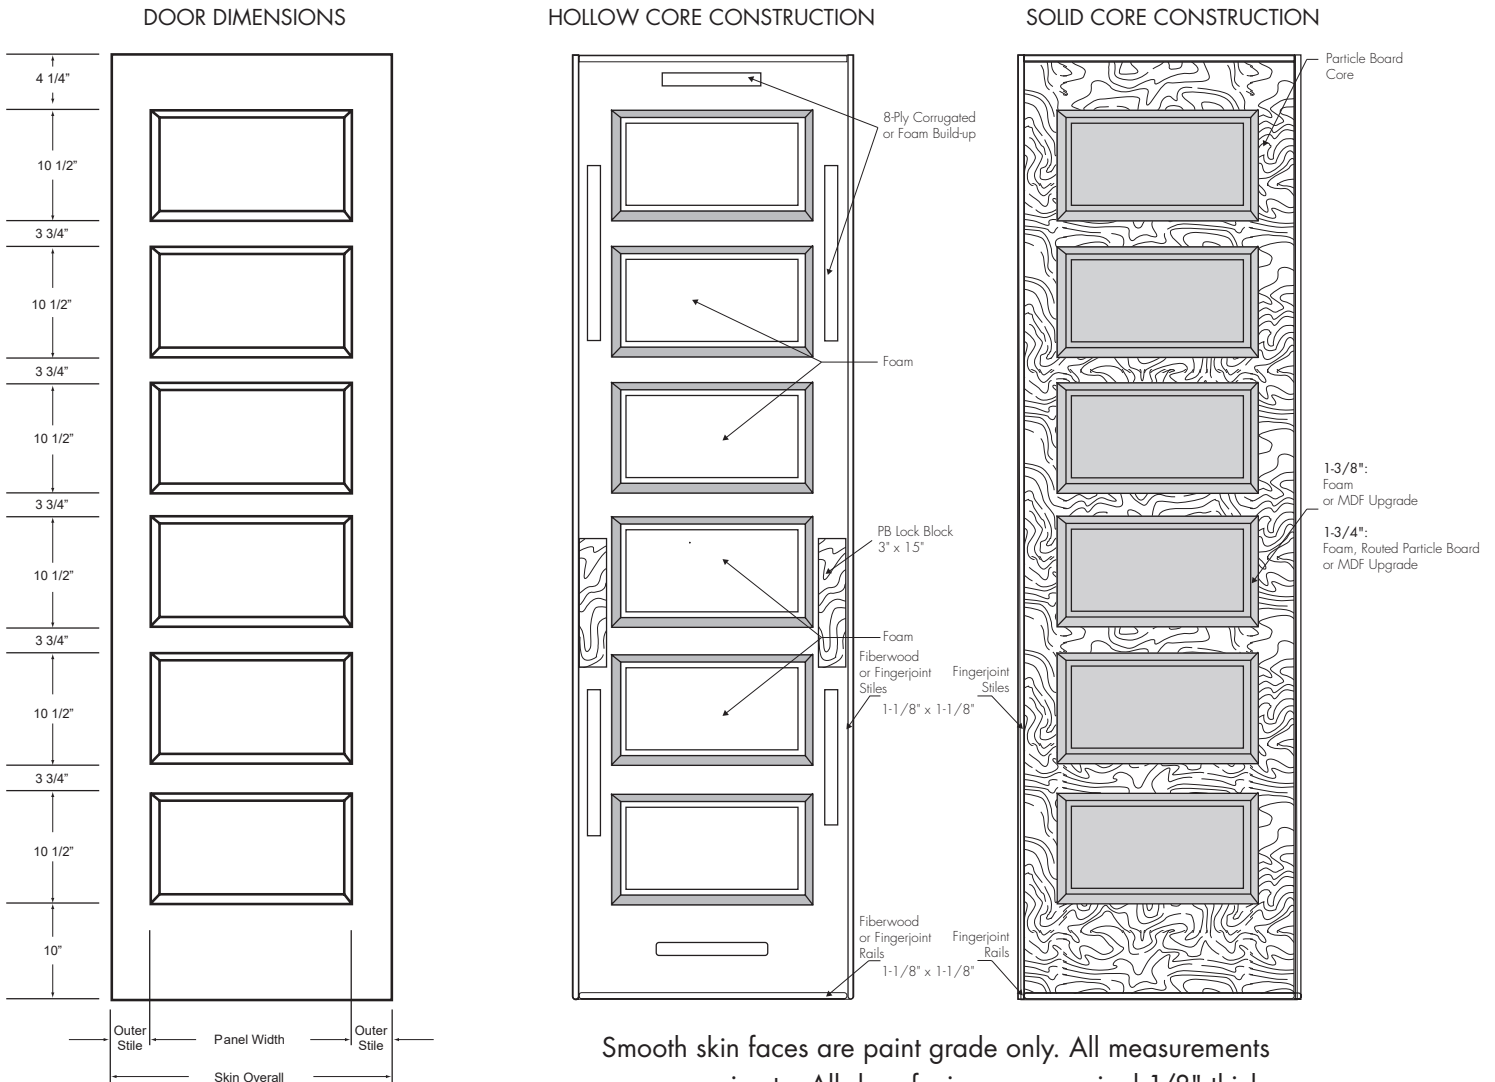

5 PANEL SHAKER MOLDED DOORS

SMOOTH

8'0" STEP

HOLLOW CORE DOOR

- 1-3/8" and 1-3/4" hollow core
- Fiberwood or Fingerjoint stiles and rails

SOLID CORE DOOR

- 1-3/8" and 1-3/4" solid core
- Gives solid feel with sound reduction
- Fingerjoint stiles and rails

Sizes Available

Dimensions	Availability	Panels
1'0" x 8'0"	NA	NA
1'3" x 8'0"	NA	NA
1'6" x 8'0"	√	6
1'8" x 8'0"	√	6
2'0" x 8'0"	√	6
2'2" x 8'0"	X	6
2'4" x 8'0"	√	6
2'6" x 8'0"	√	6
2'8" x 8'0"	√	6
2'10" x 8'0"	√	6
3'0" x 8'0"	√	6

NOTE: Items designated with an X are cut from larger size skins.
Items designated with a √ are available for order. NA for Not Available.

5 PANEL SHAKER MOLDED DOORS

SMOOTH 8'0" STEP

Standard Dimensions

Skin Size	Skin Overall	Panel Width	Center Stile	Outer Stile	Skin Size	Skin Overall	Panel Width	Center Stile	Outer Stile
1'6" x 8'0"	1'6-3/8"	9-11/16"	NA	4-11/32"	2'6" x 8'0"	2'6-3/8"	1'9-11/16"	NA	4-11/32"
1'8" x 8'0"	1'8-3/8"	9-11/16"	NA	5-11/32"	2'8" x 8'0"	2'8-3/8"	1'11-11/16"	NA	4-11/32"
2'0" x 8'0"	2'0-3/8"	1'3-11/16"	NA	4-11/32"	2'10" x 8'0"	2'10-3/8"	1'11-11/16"	NA	5-11/32"
2'2" x 8'0"	2'2-3/8"	1'3-11/16"	NA	5-11/32"	3'0" x 8'0"	3'0-3/8"	2'1-11/16"	NA	5-11/32"
2'4" x 8'0"	2'4-3/8"	1'7-11/16"	NA	4-11/32"					